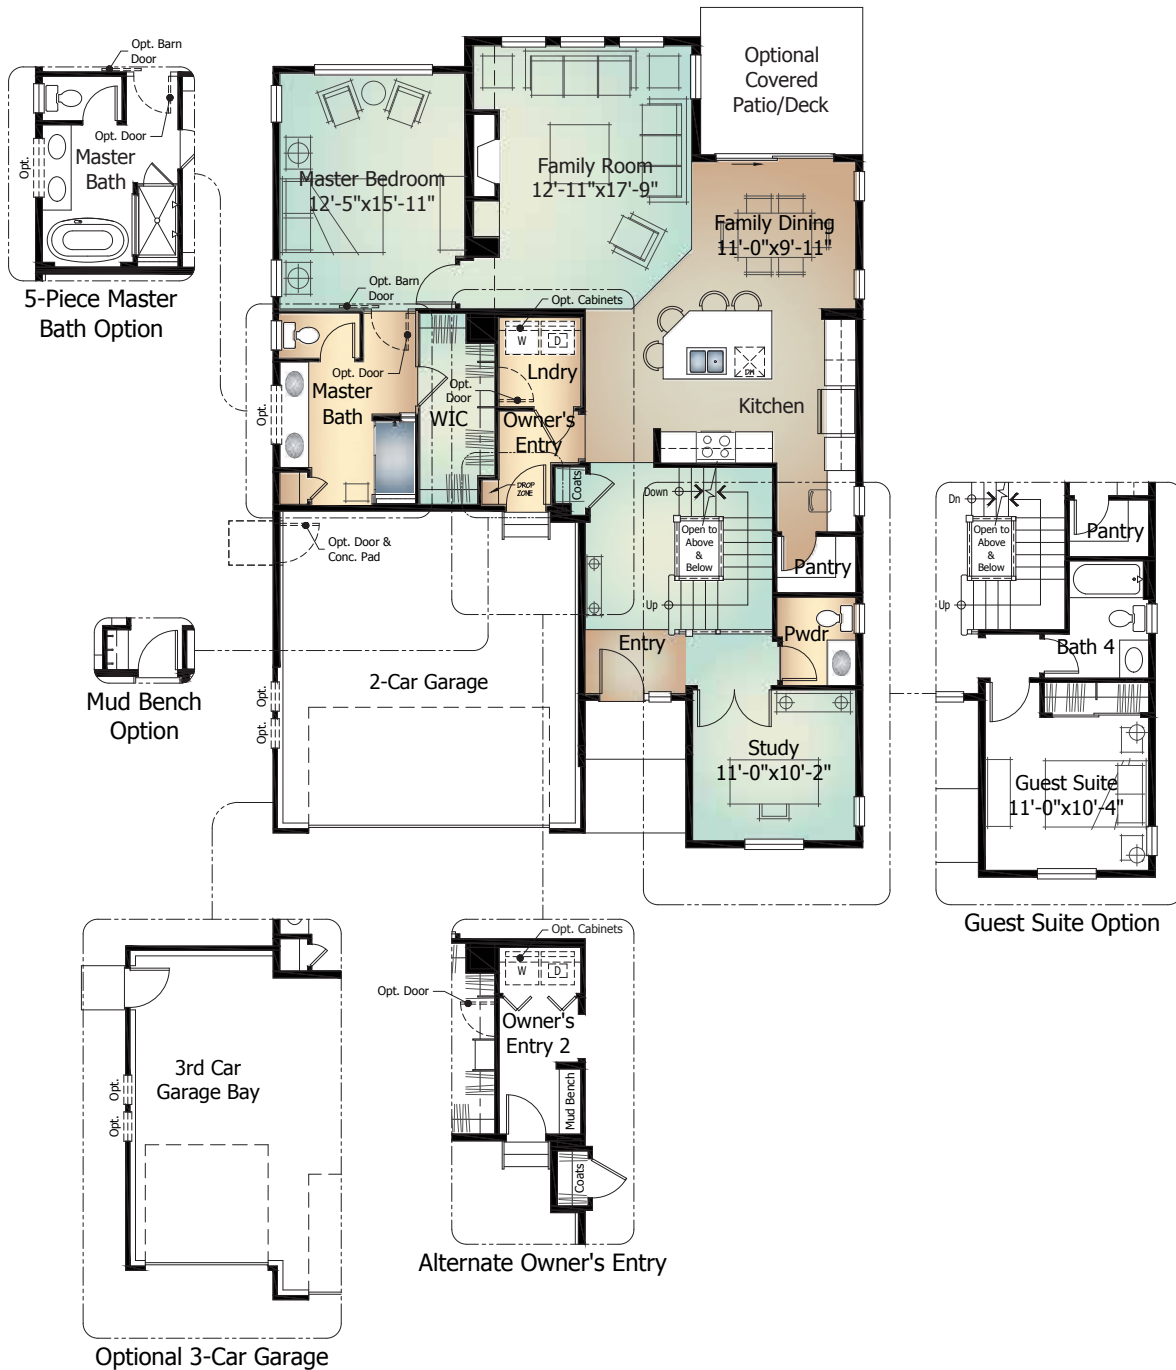

# The Hannah

*Model 126*

Elevation A - *Standard*

Elevation B - *Optional*

The Difference Really Hits Home

[ClassicHomes.com](http://ClassicHomes.com)

**October 10, 2016**

## **HANNAH SQUARE FOOTAGE\***

Main Level.....	1,541 Sq. Ft.
Upper Level .....	973 Sq. Ft.
Basement Level .....	1,543 Sq. Ft.
<b>Total .....</b>	<b>4,057 Sq. Ft.</b>

*Actual square footage may vary due to added options, chosen elevations, or amount of basement finish.*

# Main Level The Hannah Model 126

# Upper Level

The Hannah  
Model 126

Optional  
Built-in  
Cabinets

5-Piece Master  
Bath 2 Option

Master Bedroom 2 Option

Bedroom 4 w/ Bath 3  
Option