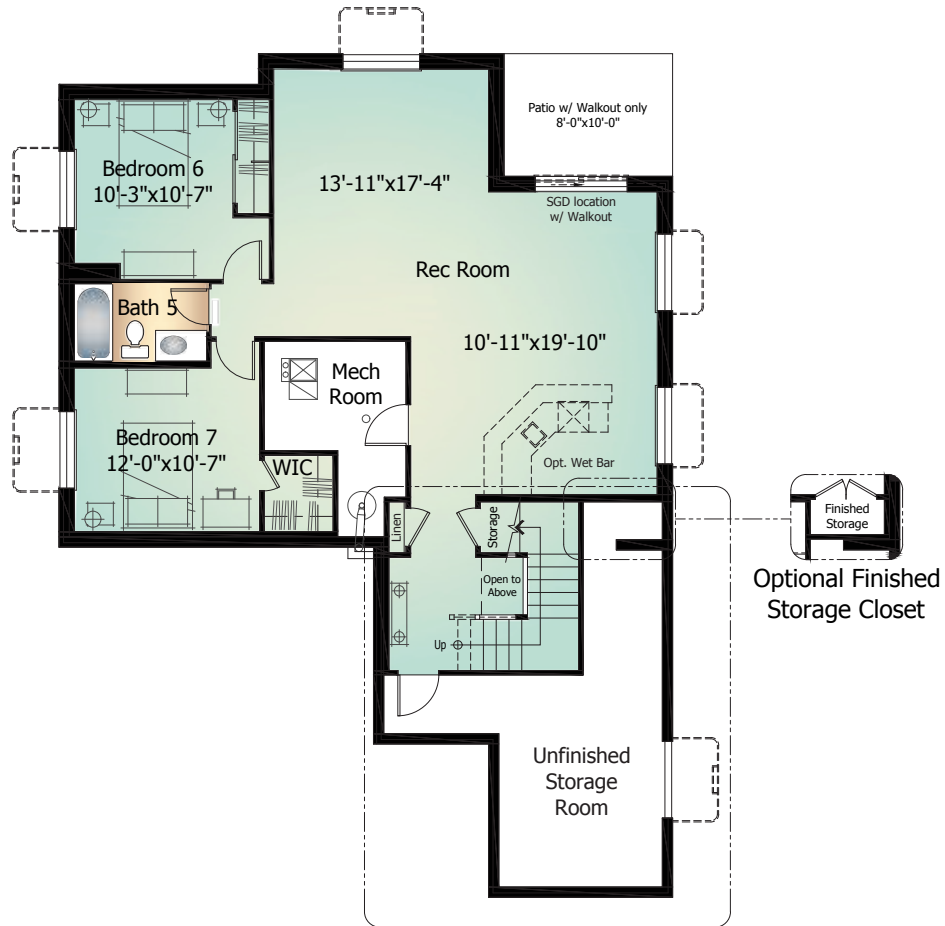

## **HANNAH SQUARE FOOTAGE\***

Main Level.....	1,541 Sq. Ft.
Upper Level .....	973 Sq. Ft.
Basement Level .....	1,543 Sq. Ft.
<b>Total .....</b>	<b>4,057 Sq. Ft.</b>

*Actual square footage may vary due to added options, chosen elevations, or amount of basement finish.*

# Main Level The Hannah Model 126

# Upper Level

The Hannah  
Model 126

Optional  
Built-in  
Cabinets

5-Piece Master  
Bath 2 Option

Master Bedroom 2 Option

Bedroom 4 w/ Bath 3  
Option

# Basement Level

The Hannah  
Model 126 - With Optional Finish

Optional Bedroom 8 & Finished Storage Closet

October 10, 2016

Artist's conception. All plans, features and specifications are subject to change without notification. Measurements are approximate and may vary. Homes are built to blueprint specifications which must be referenced for specific measurements. This is a marketing document and not part of your home purchase contract.