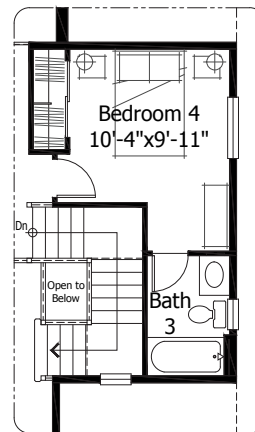

## **HANNAH SQUARE FOOTAGE\***

Main Level.....	1,541 Sq. Ft.
Upper Level .....	973 Sq. Ft.
Basement Level .....	1,543 Sq. Ft.
<b>Total .....</b>	<b>4,057 Sq. Ft.</b>

*Actual square footage may vary due to added options, chosen elevations, or amount of basement finish.*

# Main Level The Hannah Model 126

# Upper Level

The Hannah  
Model 126

Optional  
Built-in  
Cabinets

5-Piece Master  
Bath 2 Option

Master Bedroom 2 Option

Bedroom 4 w/ Bath 3  
Option

# Basement Level

The Hannah  
Model 126 - With Optional Finish

Optional Bedroom 8 & Finished Storage Closet

October 10, 2016

Artist's conception. All plans, features and specifications are subject to change without notification. Measurements are approximate and may vary. Homes are built to blueprint specifications which must be referenced for specific measurements. This is a marketing document and not part of your home purchase contract.