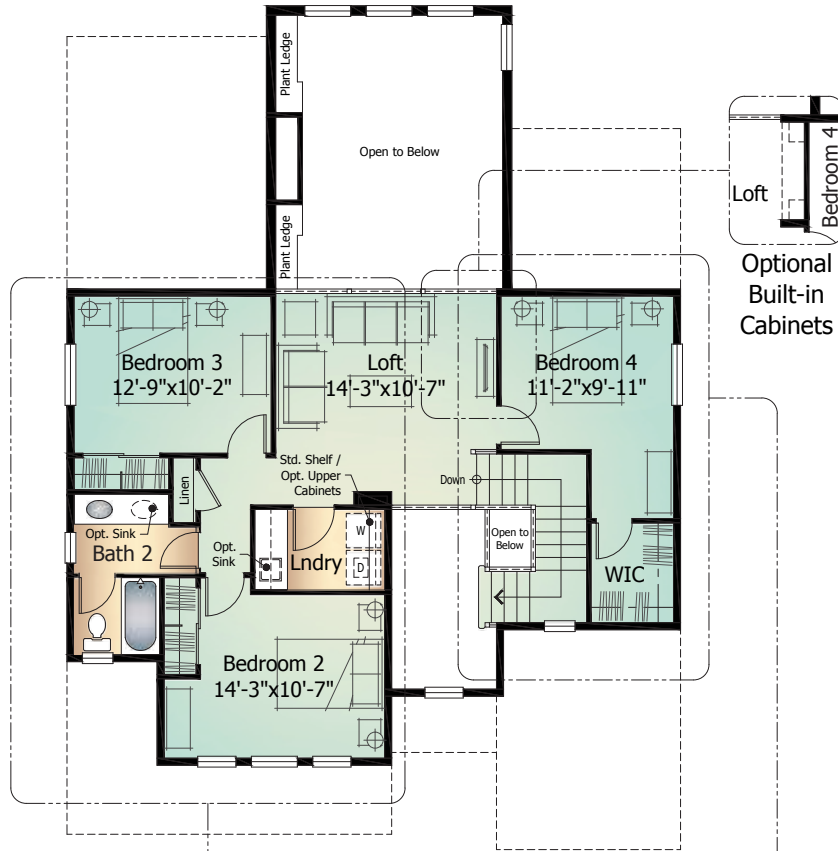

# The Hannah

*Model 126*

Elevation A - *Standard*

Elevation B - *Optional*

The Difference Really Hits Home

[ClassicHomes.com](http://ClassicHomes.com)

**October 10, 2016**

## **HANNAH SQUARE FOOTAGE\***

Main Level.....	1,541 Sq. Ft.
Upper Level .....	973 Sq. Ft.
Basement Level .....	1,543 Sq. Ft.
<b>Total .....</b>	<b>4,057 Sq. Ft.</b>

*Actual square footage may vary due to added options, chosen elevations, or amount of basement finish.*

# Main Level The Hannah Model 126

# Upper Level

The Hannah  
Model 126

Optional  
Built-in  
Cabinets

5-Piece Master  
Bath 2 Option

Master Bedroom 2 Option

Bedroom 4 w/ Bath 3  
Option