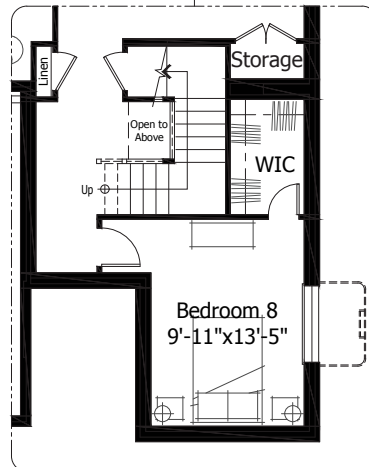

## **HANNAH SQUARE FOOTAGE\***

Main Level.....	1,541 Sq. Ft.
Upper Level .....	973 Sq. Ft.
Basement Level .....	1,543 Sq. Ft.
<b>Total .....</b>	<b>4,057 Sq. Ft.</b>

*Actual square footage may vary due to added options, chosen elevations, or amount of basement finish.*

# Main Level The Hannah Model 126

# Upper Level

The Hannah  
Model 126

Optional  
Built-in  
Cabinets

5-Piece Master  
Bath 2 Option

Master Bedroom 2 Option

Bedroom 4 w/ Bath 3  
Option

# Basement Level

The Hannah  
Model 126 - With Optional Finish

Optional Bedroom 8 & Finished Storage Closet

October 10, 2016

Artist's conception. All plans, features and specifications are subject to change without notification. Measurements are approximate and may vary. Homes are built to blueprint specifications which must be referenced for specific measurements. This is a marketing document and not part of your home purchase contract.