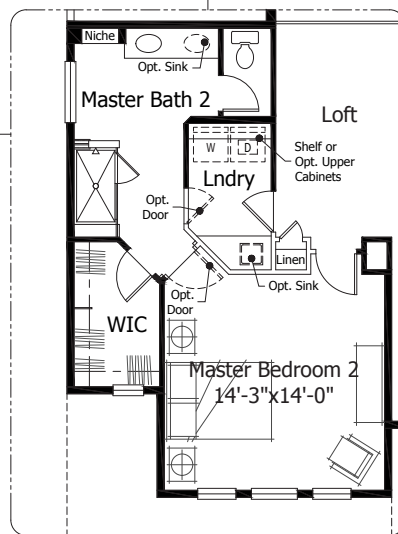

## **HANNAH SQUARE FOOTAGE\***

Main Level.....	1,541 Sq. Ft.
Upper Level .....	973 Sq. Ft.
Basement Level .....	1,543 Sq. Ft.
<b>Total .....</b>	<b>4,057 Sq. Ft.</b>

*Actual square footage may vary due to added options, chosen elevations, or amount of basement finish.*

# Main Level The Hannah Model 126

# Upper Level

The Hannah  
Model 126

Optional  
Built-in  
Cabinets

5-Piece Master  
Bath 2 Option

Master Bedroom 2 Option

Bedroom 4 w/ Bath 3  
Option

# Basement Level

The Hannah  
Model 126 - With Optional Finish

Optional Bedroom 8 & Finished Storage Closet

October 10, 2016

Artist's conception. All plans, features and specifications are subject to change without notification. Measurements are approximate and may vary. Homes are built to blueprint specifications which must be referenced for specific measurements. This is a marketing document and not part of your home purchase contract.