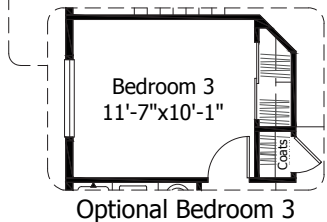

Main Level

The Savannah
Model 924