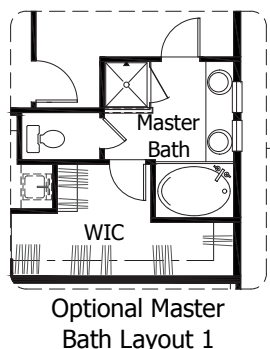

Classic

COLLECTION

The Savannah

Model 924

Elevation A - Standard

The Difference Really Hits Home

ClassicHomes.com

October 4, 2016

SAVANNAH SQUARE FOOTAGE*

Main Level:.....	1,607 Sq. Ft.
Basement Level:	1,609 Sq. Ft.
Total	3,216 Sq. Ft.

Actual square footage may vary due to added options, chosen elevations, or amount of basement finish.

Main Level

The Savannah
Model 924

Basement Level

The Savannah
Model 924 - With Optional Finish

Elevation B - *Optional*

October 4, 2016

Artist's conception. All plans, features and specifications are subject to change without notification. Measurements are approximate and may vary. Homes are built to blueprint specifications which must be referenced for specific measurements. This is a marketing document and not part of your home purchase contract.