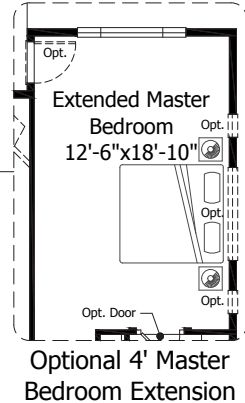

Main Level

The Savannah
Model 924