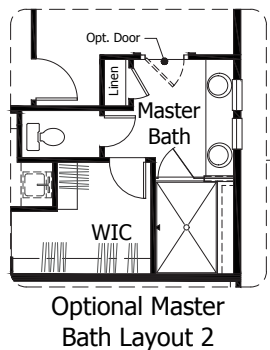

Main Level

The Savannah
Model 924