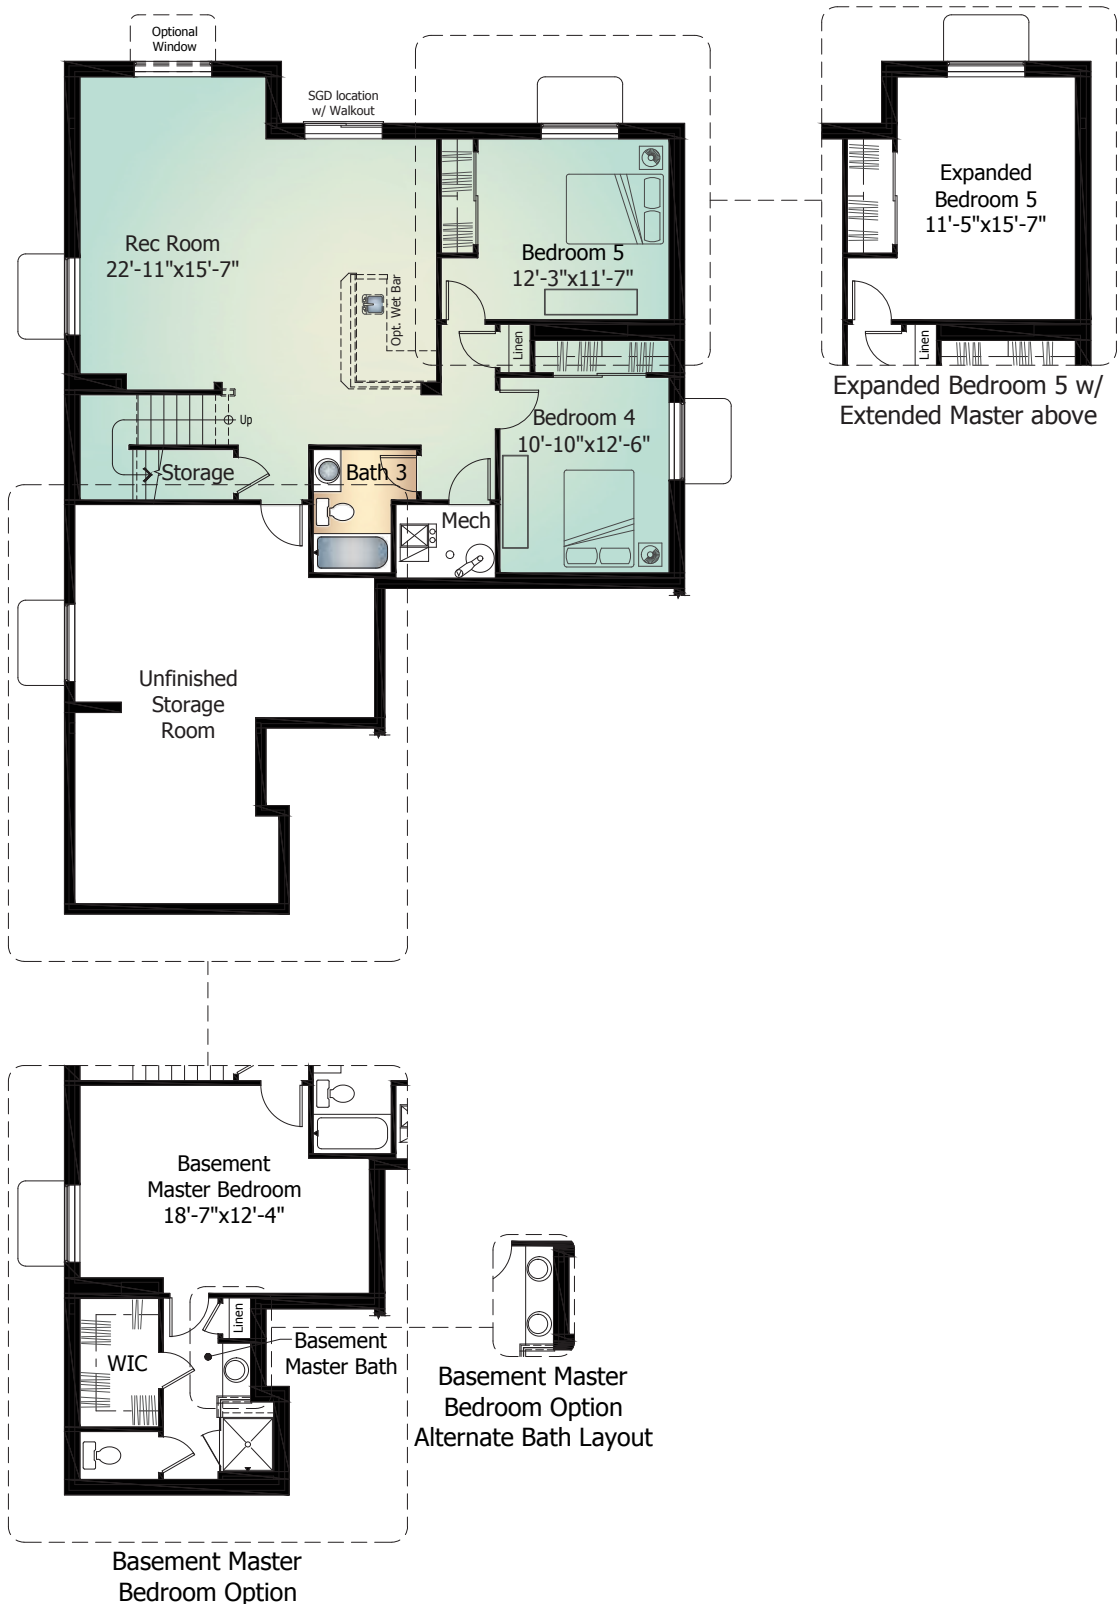

Classic

COLLECTION

The Savannah

Model 924

Elevation A - Standard

The Difference Really Hits Home

ClassicHomes.com

October 4, 2016

SAVANNAH SQUARE FOOTAGE*

Main Level:.....	1,607 Sq. Ft.
Basement Level:	1,609 Sq. Ft.
Total	3,216 Sq. Ft.

Actual square footage may vary due to added options, chosen elevations, or amount of basement finish.

Main Level

The Savannah
Model 924

Basement Level

The Savannah
Model 924 - With Optional Finish

Elevation B - *Optional*

October 4, 2016

Artist's conception. All plans, features and specifications are subject to change without notification. Measurements are approximate and may vary. Homes are built to blueprint specifications which must be referenced for specific measurements. This is a marketing document and not part of your home purchase contract.