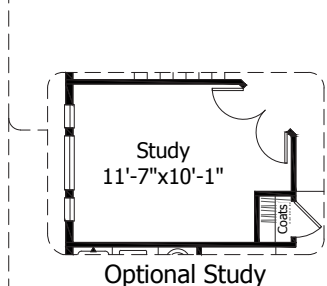

Main Level

The Savannah
Model 924