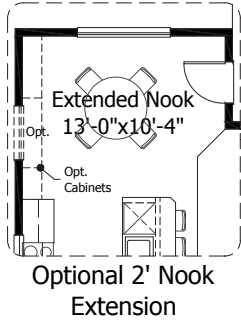

Main Level

The Savannah
Model 924