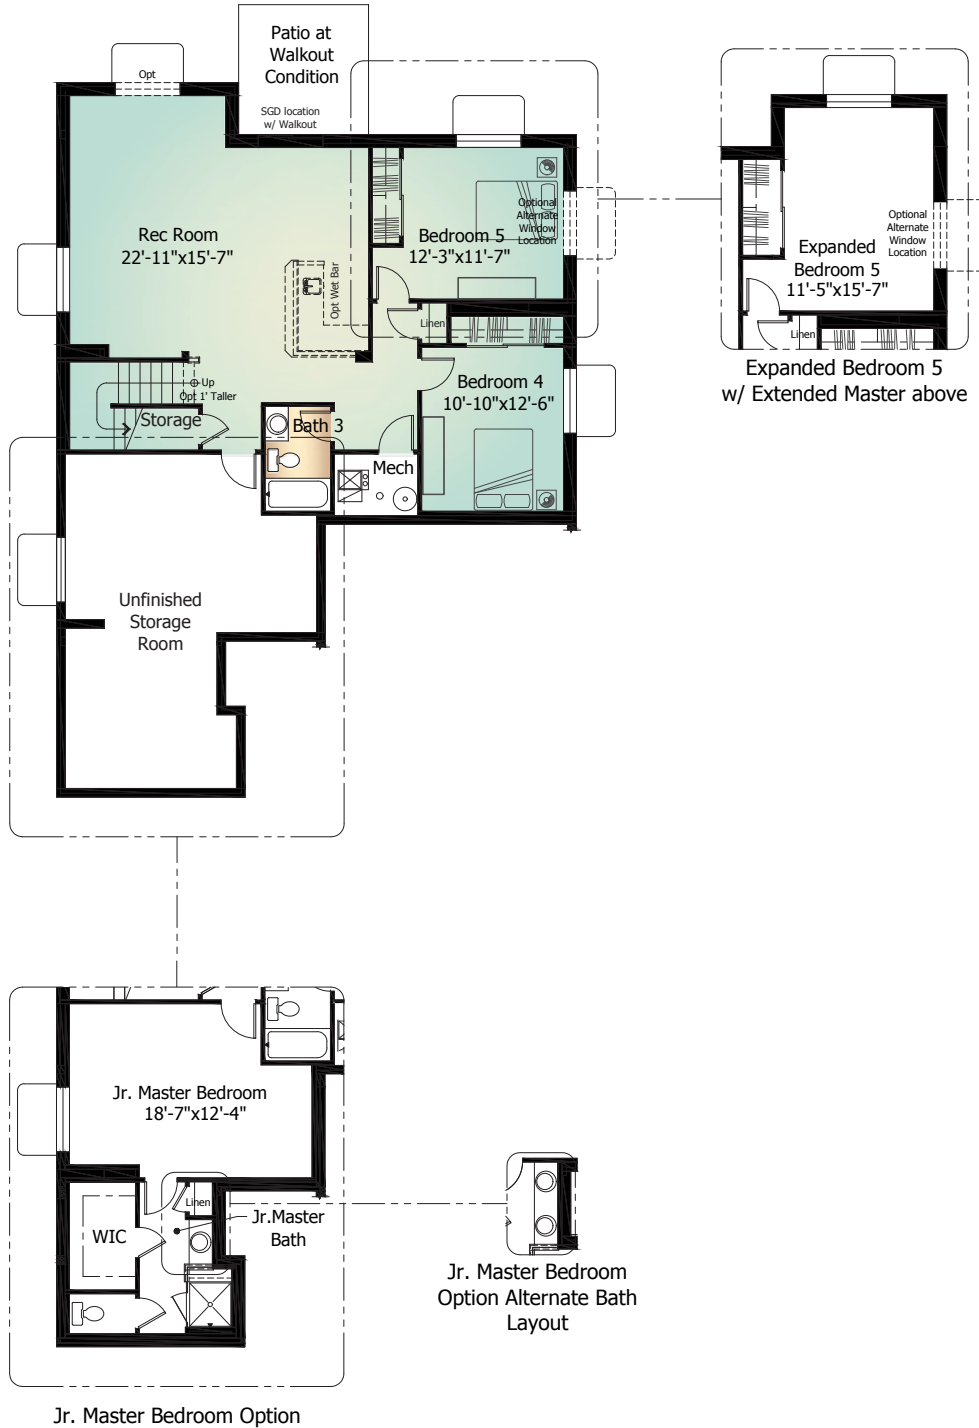

# Savannah

**CLASSIC**  
COLLECTION

Main Level..... 1,607 Sq. Ft.  
Basement Level ..... 1,609 Sq. Ft.  
**TOTAL \* ..... 3,216 Sq. Ft.**

*ClassicHomes.com*

\*Actual square footage may vary due to added options, chosen elevations, or amount of basement finish.

# Main Level

SAVANNAH Model 924

Standard 'A' Elevation shown

# Basement Level

SAVANNAH Model 924 | with Optional Finish

Standard 'A' Elevation shown