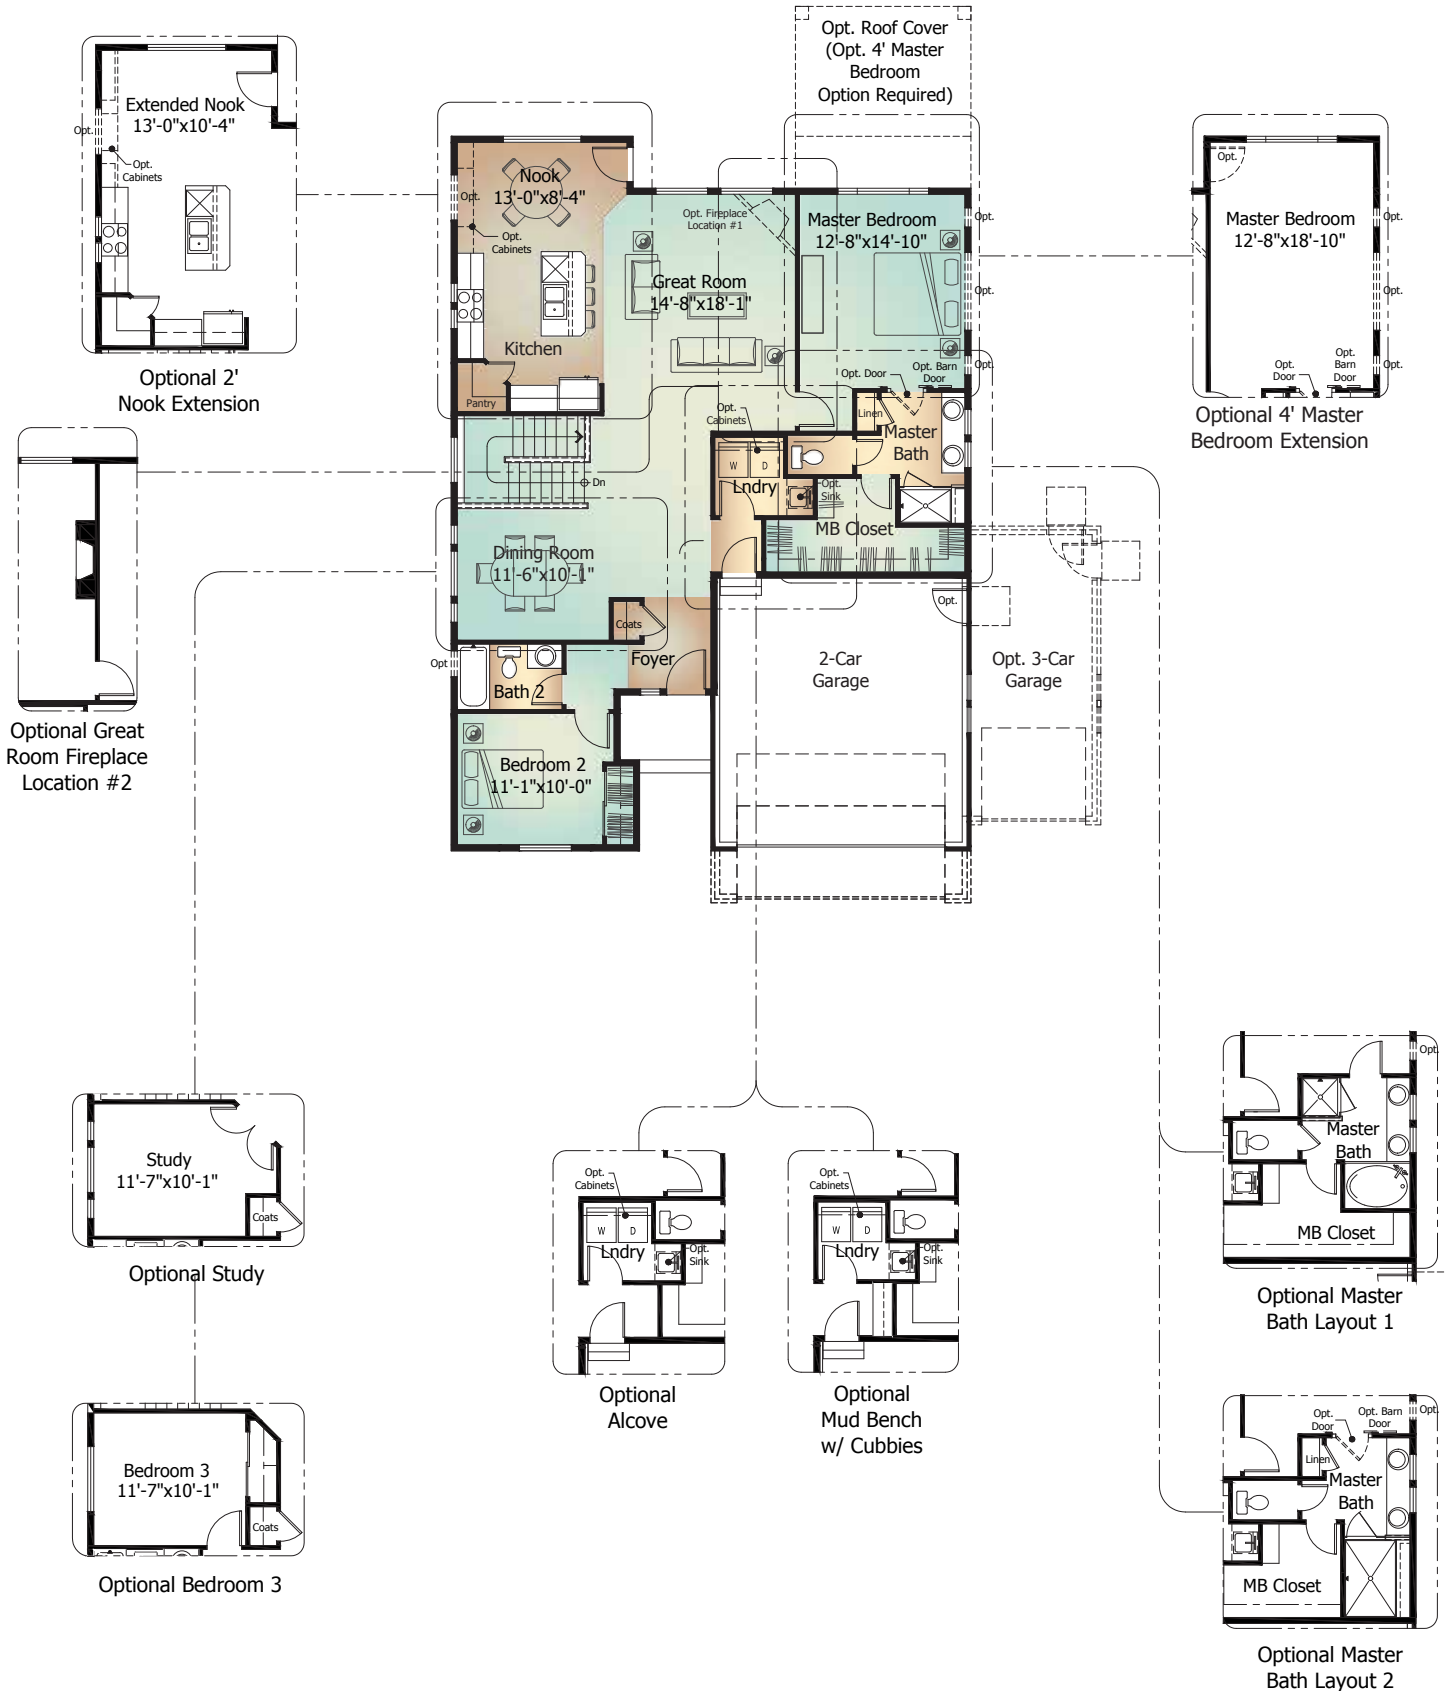

# Savannah

**CLASSIC**  
COLLECTION

Main Level..... 1,607 Sq. Ft.  
Basement Level ..... 1,609 Sq. Ft.  
**TOTAL \* ..... 3,216 Sq. Ft.**

*ClassicHomes.com*

\*Actual square footage may vary due to added options, chosen elevations, or amount of basement finish.

Elevation A | *Standard*

NOTES

---

---

---

---

---

---

# Main Level

SAVANNAH Model 924

Standard 'A' Elevation shown

# Basement Level

SAVANNAH Model 924 | with Optional Finish

Standard 'A' Elevation shown