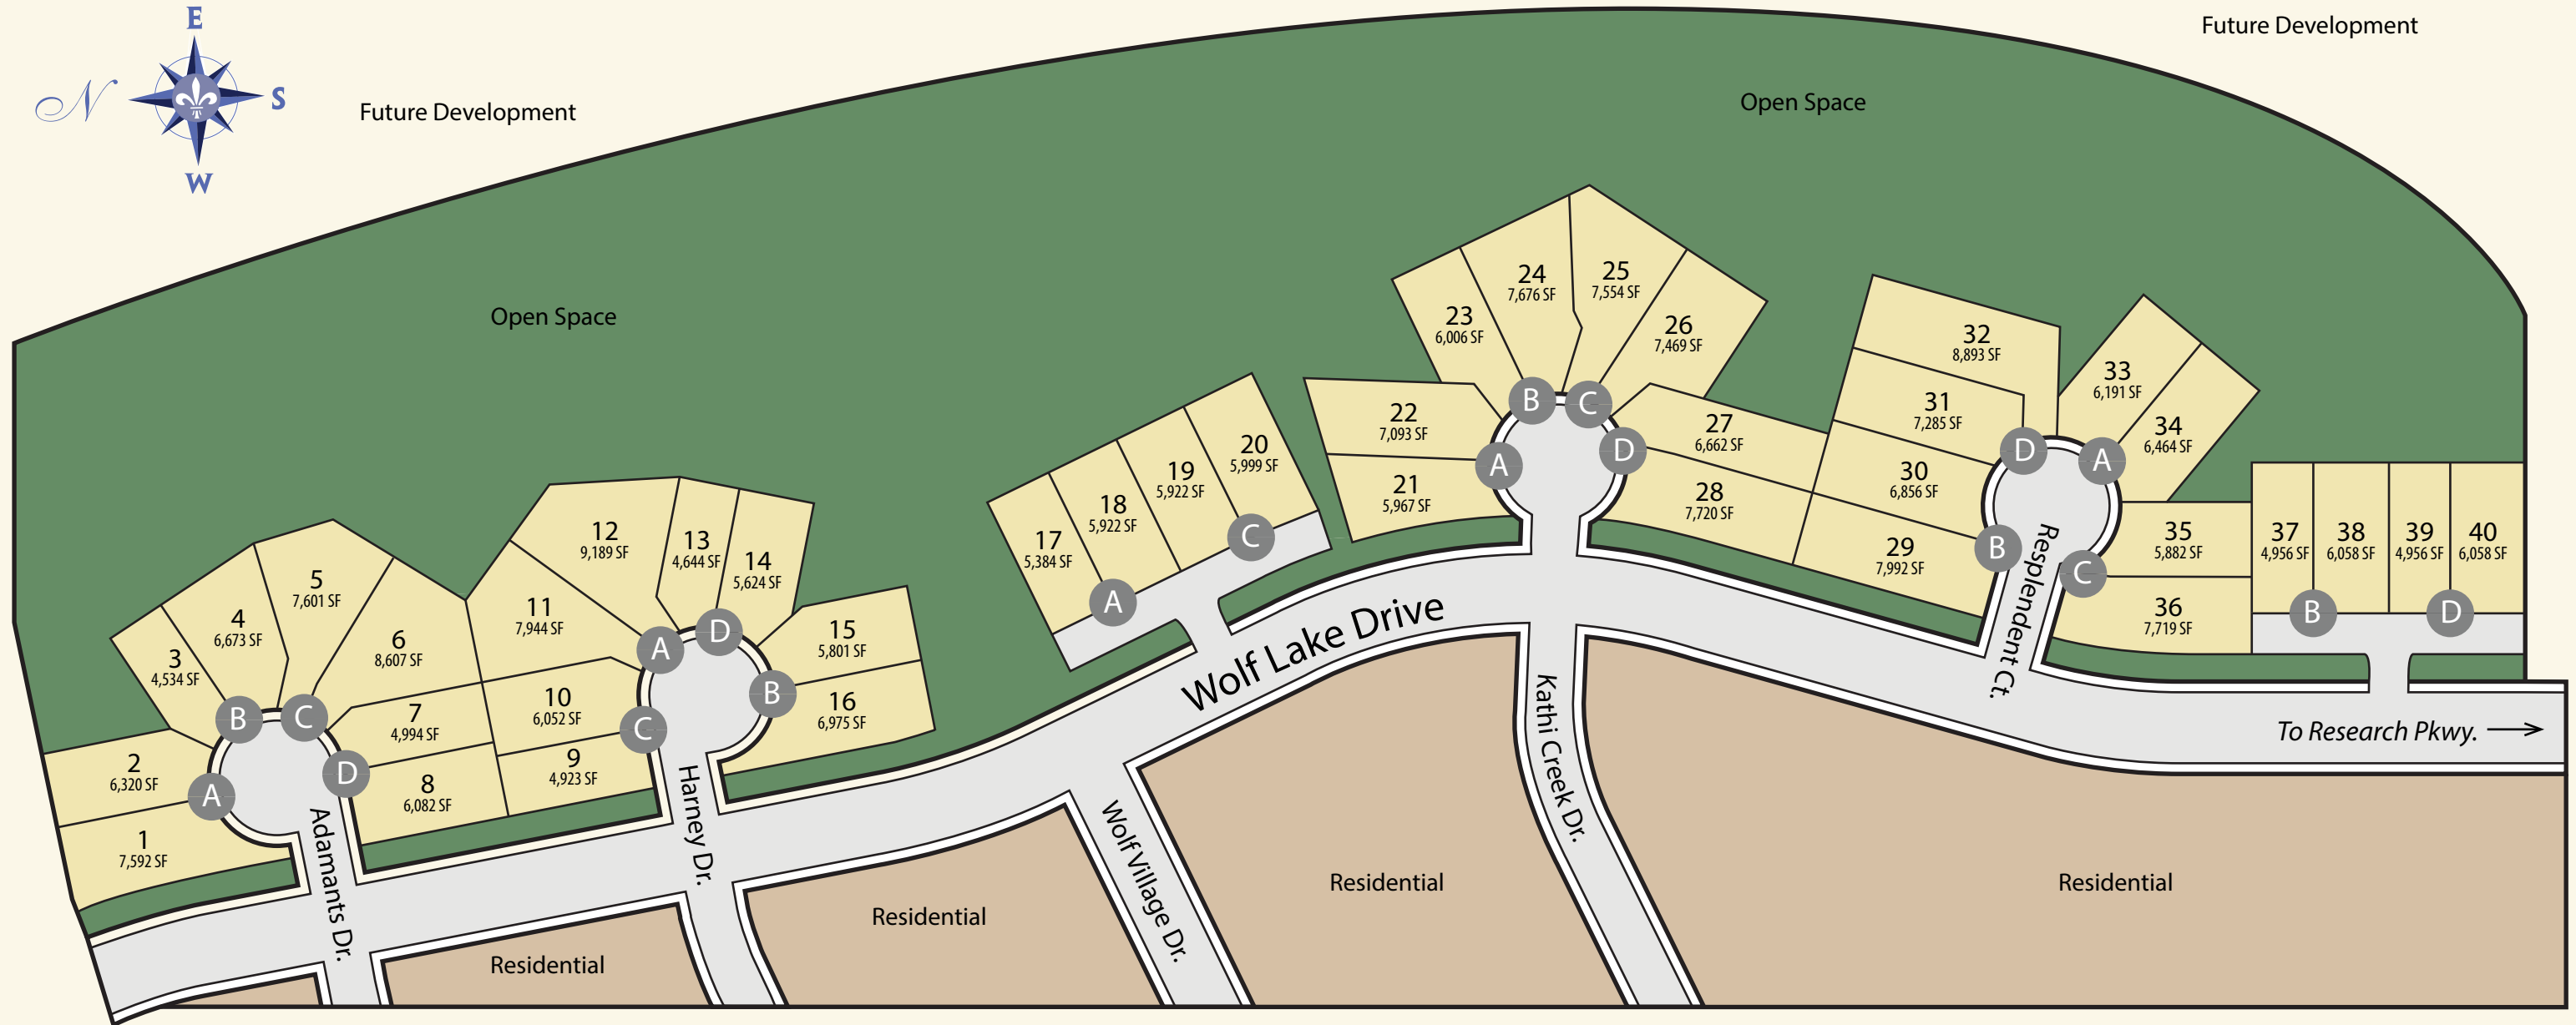

www.ClassicHomes.com

Future Development

Future Development

Open Space

Open Space

Exterior Color Scheme: A Tony Taupe B Pavestone C Mega Griege D Anonymous