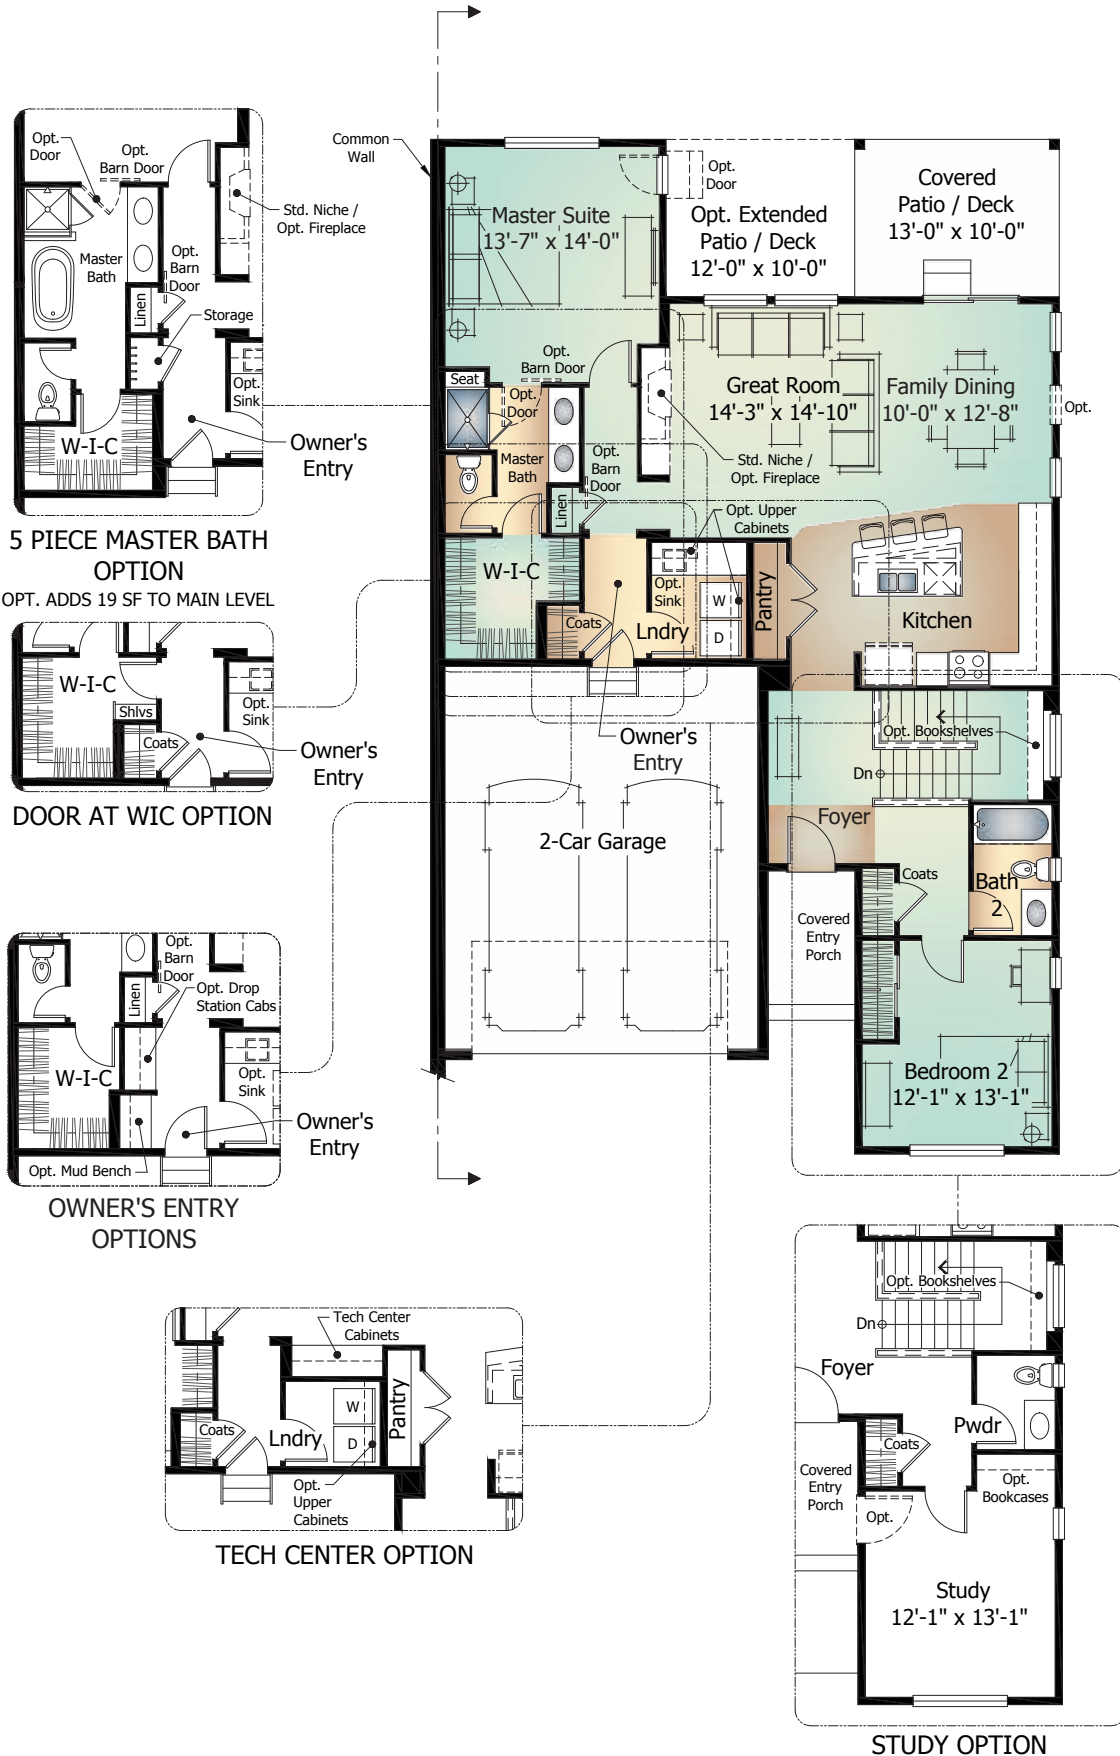

The Telluride

Unit 2F - Building 5425

Unit 2F

The Difference Really Hits Home

ClassicHomes.com

April 5, 2017

UNIT 2 SQUARE FOOTAGE*

Main Level:.....	1,554 Sq. Ft.
Basement Level:	1,556 Sq. Ft.
Total	3,110 Sq. Ft.

Actual square footage may vary due to added options, chosen elevations, or amount of basement finish.

Basement Level

The Telluride
Unit 2 - With Optional Finish

Unit 2A - Building 5121

Unit 2A

Unit 2E - Building 5324

Unit 2E

Unit 2B - Building 5121

Unit 2B

April 5, 2017

Artist's conception. All plans, features and specifications are subject to change without notification. Measurements are approximate and may vary. Homes are built to blueprint specifications which must be referenced for specific measurements. This is a marketing document and not part of your home purchase contract.