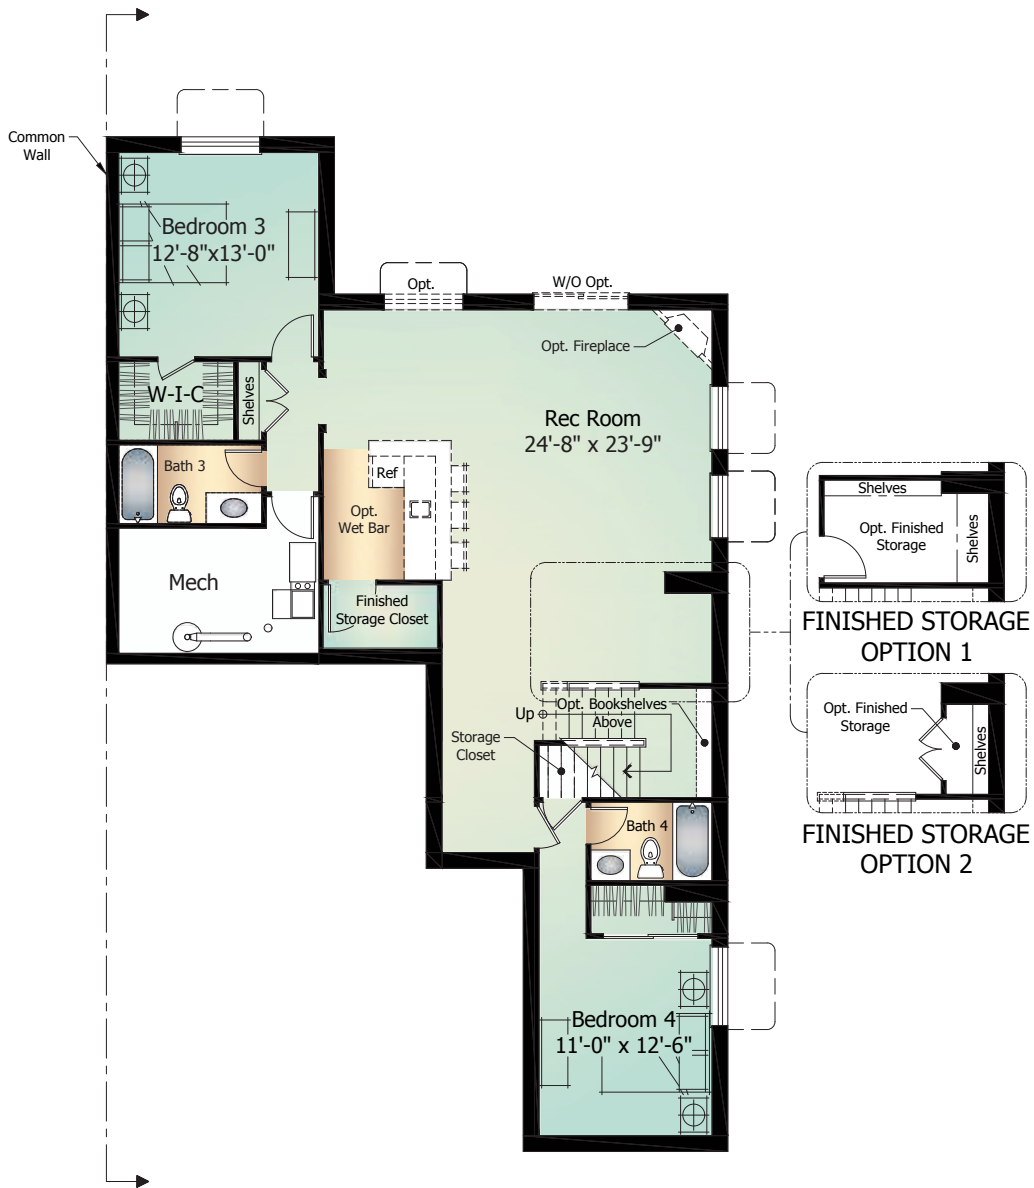

The Telluride

Unit 2F - Building 5425

Unit 2F

The Difference Really Hits Home

ClassicHomes.com

April 5, 2017

UNIT 2 SQUARE FOOTAGE*

Main Level:.....	1,554 Sq. Ft.
Basement Level:	1,556 Sq. Ft.
Total	3,110 Sq. Ft.

Actual square footage may vary due to added options, chosen elevations, or amount of basement finish.

Basement Level

The Telluride
Unit 2 - With Optional Finish

Unit 2A - Building 5121

Unit 2A

Unit 2E - Building 5324