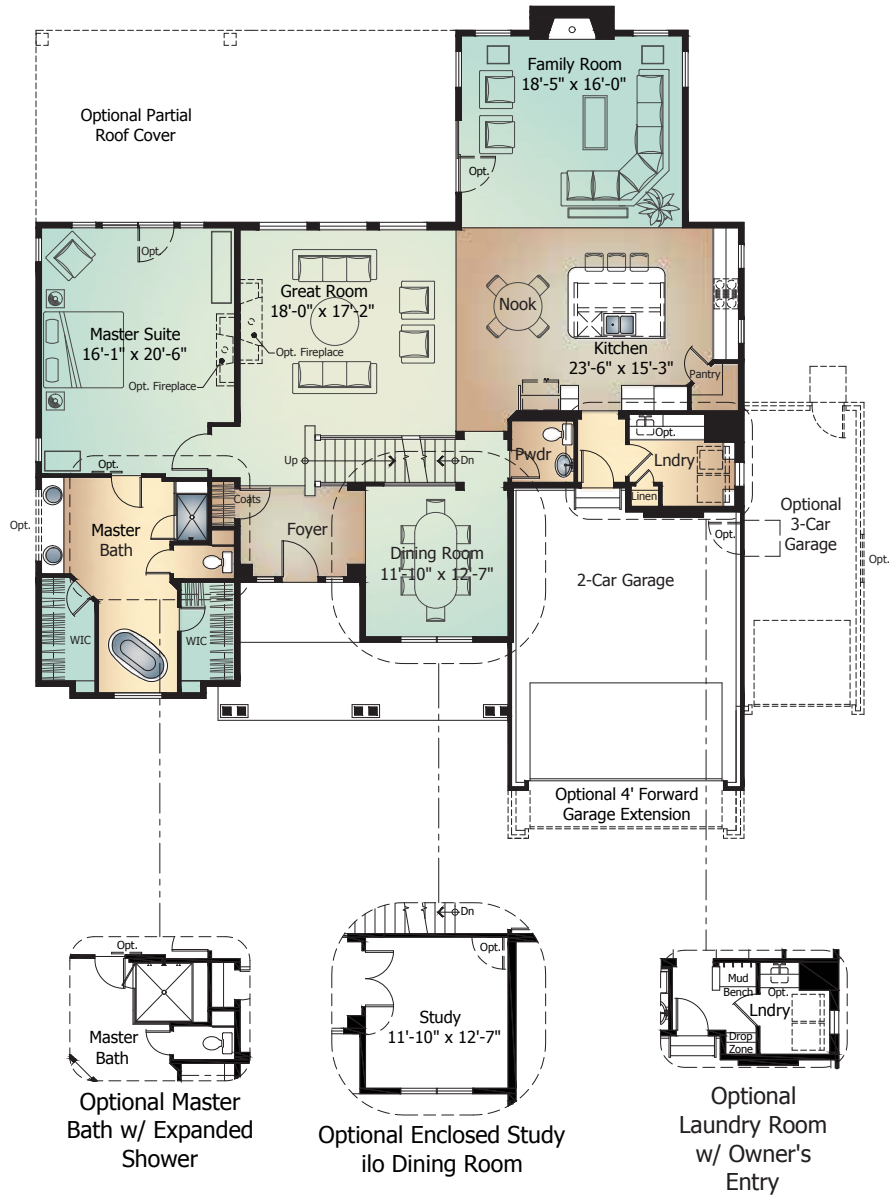

# Dynasty

**CLASSIC**  
COLLECTION

Main Level: ..... 2,169 Sq. Ft.  
Upper Level: ..... 811 Sq. Ft.  
Basement Level: ..... 2,146 Sq. Ft.  
**Total\*** ..... **5,126 Sq. Ft.**

*ClassicHomes.com*

\*Actual square footage may vary due to added options, chosen elevations, or amount of basement finish.

Elevation B | *Standard*

Elevation C | *Optional*

# Main Level

DYNASTY Model 601

Standard 'B' Elevation shown

# Upper Level

DYNASTY Model 601

Standard 'B' Elevation shown