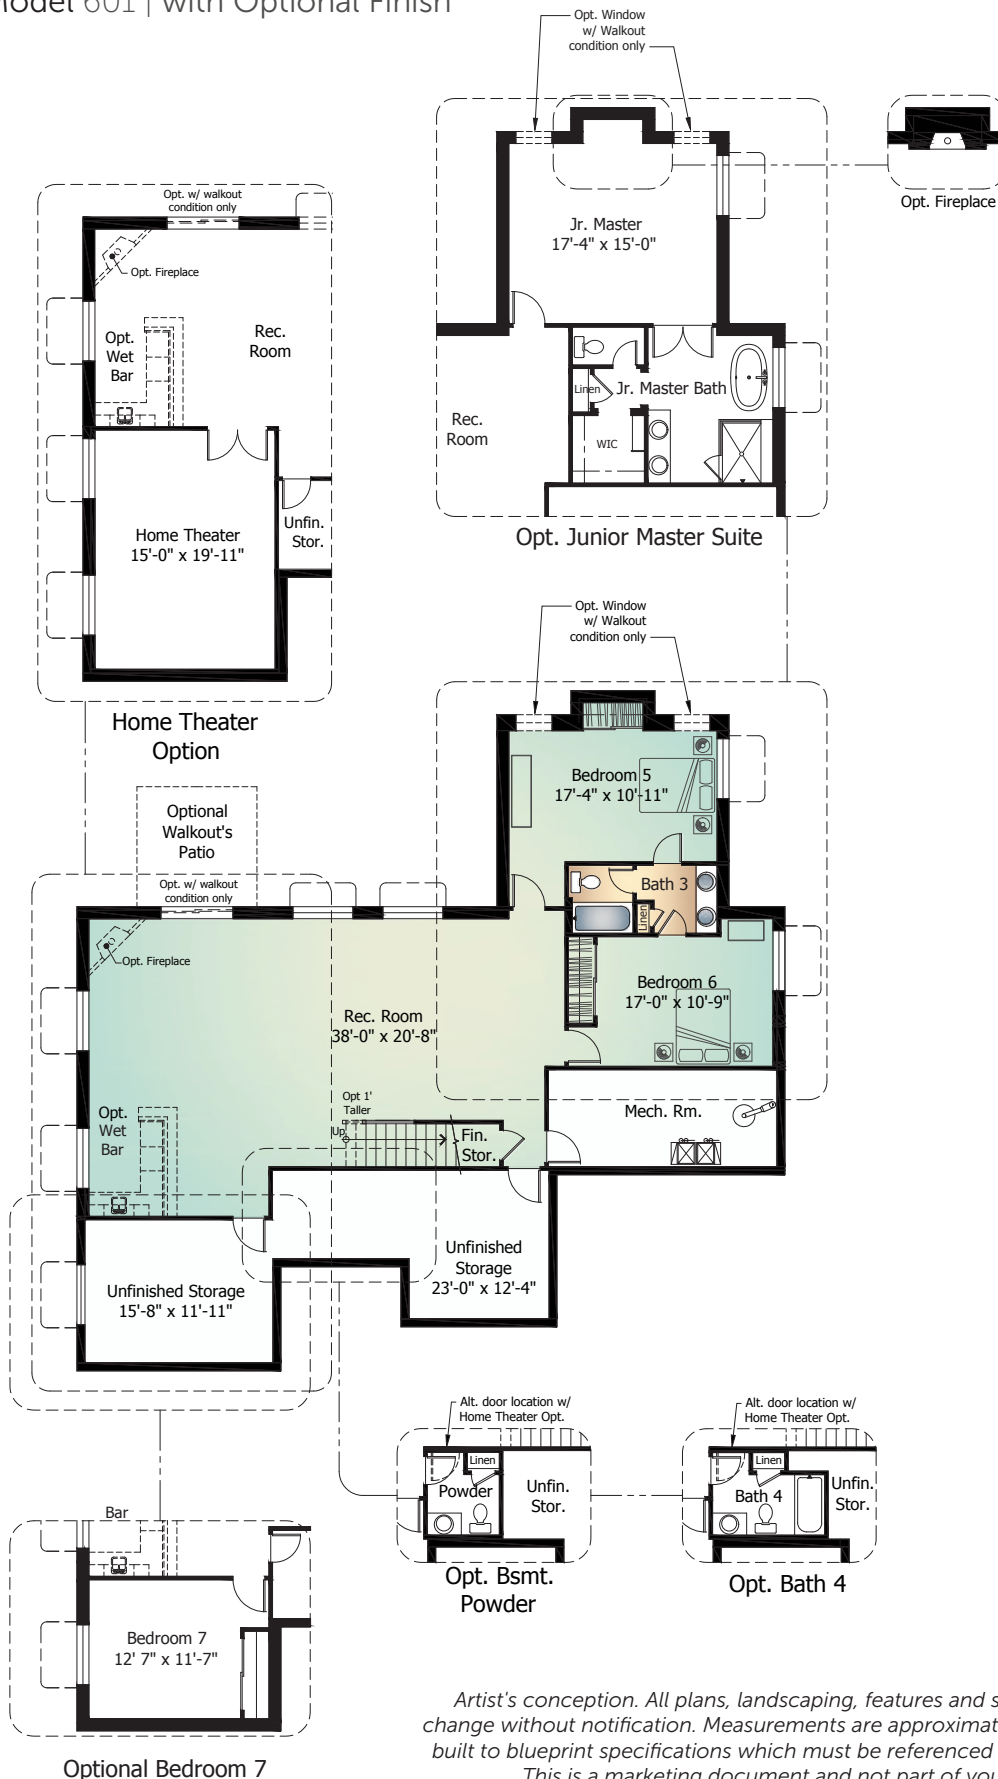

# Dynasty

**CLASSIC**  
COLLECTION

Main Level: ..... 2,169 Sq. Ft.  
Upper Level: ..... 811 Sq. Ft.  
Basement Level: ..... 2,146 Sq. Ft.  
**Total\*** ..... **5,126 Sq. Ft.**

*ClassicHomes.com*

\*Actual square footage may vary due to added options, chosen elevations, or amount of basement finish.

# Main Level

DYNASTY Model 601

Standard 'B' Elevation shown

# Upper Level

DYNASTY Model 601

Standard 'B' Elevation shown

# Basement Level

DYNASTY Model 601 | with Optional Finish

Artist's conception. All plans, landscaping, features and specifications are subject to change without notification. Measurements are approximate and may vary. Homes are built to blueprint specifications which must be referenced for specific measurements. This is a marketing document and not part of your home purchase contract.