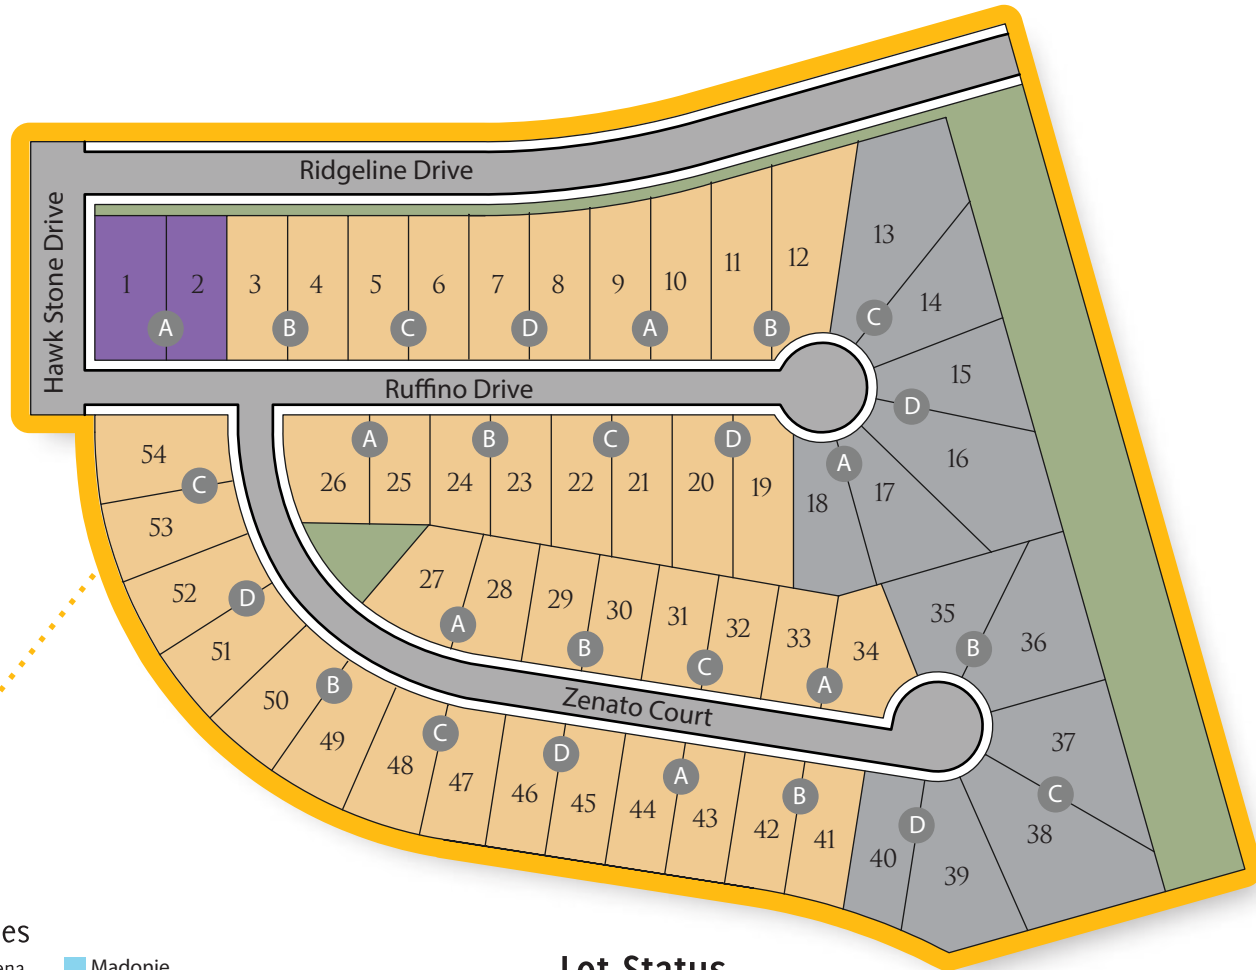

# VILLAGE OF CORTONA AT FLYING HORSE

## Exterior Color Scheme:

- A** Tony Taupe
- B** Pavestone
- C** Mega Griège
- D** Anonymous

## Flying Horse Communities

- |          |           |        |             |
|----------|-----------|--------|-------------|
| Verona   | Messina   | Siena  | Madonie     |
| Toscana  | Calistoga | Milan  | Cortona     |
| Saratoga | Sonoma    | Molise | Golf Course |

## Lot Status

- Model
- Not Available