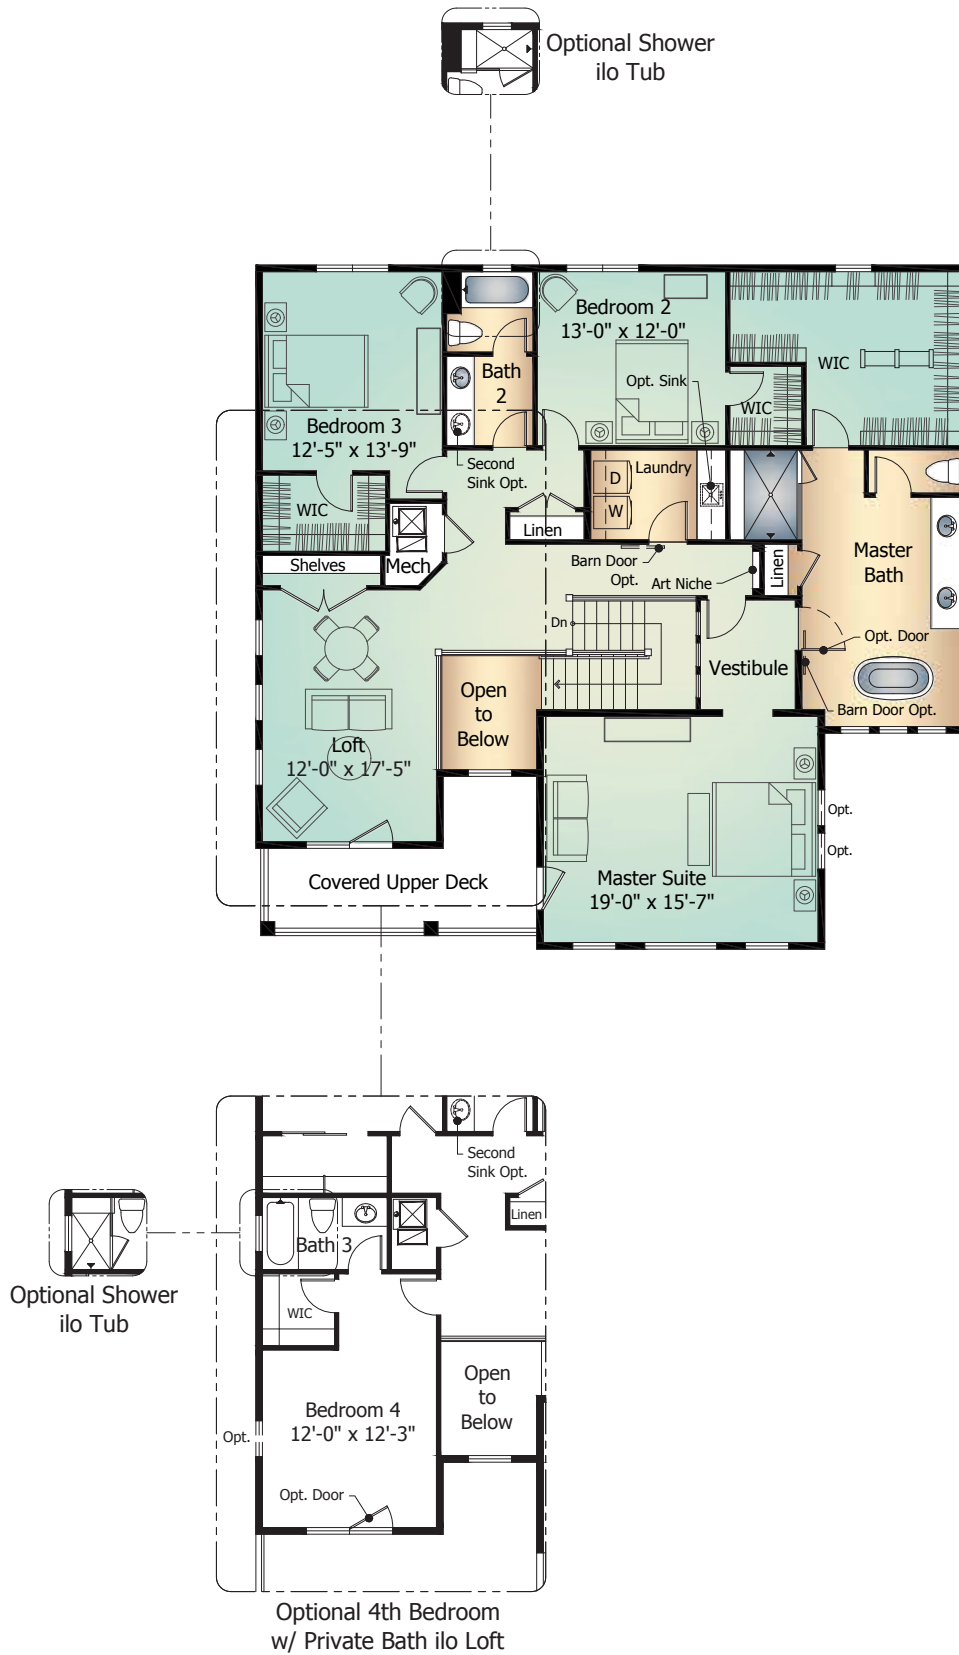

Classic
COLLECTION

MODEL 645

Grand Mesa

Main Level 1,654 Sq. Ft.
Upper Level 1,900 Sq. Ft.
Basement Level 1,667 Sq. Ft.
Total..... 5,221 Sq. Ft.

ClassicHomes.com

**Actual square footage may vary due to added options, chosen elevations, or amount of basement finish.*

Elevation A | *Standard*

Elevation B | *Optional*

NOTES

Upper Level

GRAND MESA Model 645

Standard 'A' Elevation shown

Basement Level

GRAND MESA Model 645 | with Optional Finish

Standard 'A' Elevation shown

Artist's conception. All plans, landscaping, features and specifications are subject to change without notification. Measurements are approximate and may vary. Homes are built to blueprint specifications which must be referenced for specific measurements. This is a marketing document and not part of your home purchase contract.