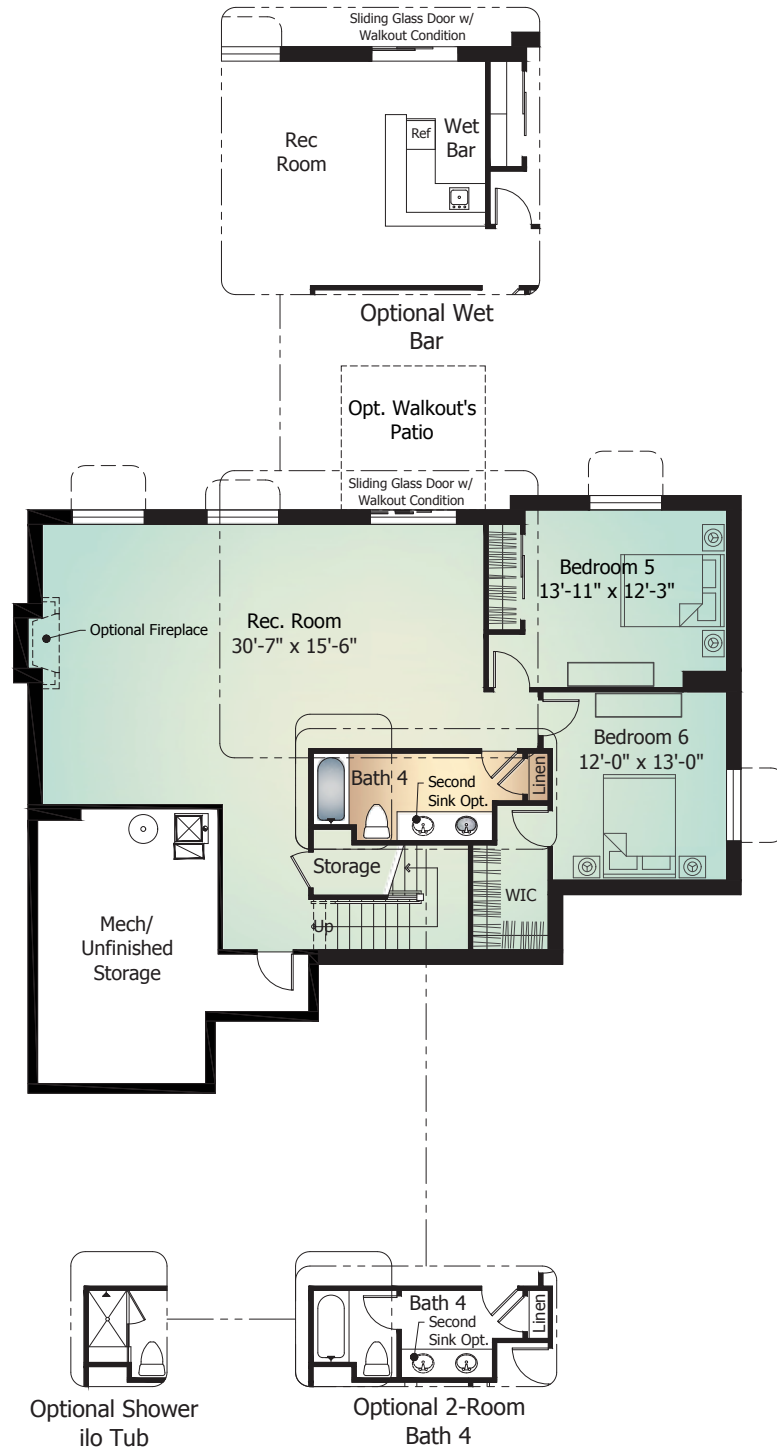

Classic
COLLECTION

MODEL 645

Grand Mesa

Main Level 1,654 Sq. Ft.
Upper Level 1,900 Sq. Ft.
Basement Level 1,667 Sq. Ft.
Total..... 5,221 Sq. Ft.

ClassicHomes.com

**Actual square footage may vary due to added options, chosen elevations, or amount of basement finish.*

Elevation A | *Standard*

Elevation B | *Optional*

NOTES

Upper Level

GRAND MESA Model 645

Standard 'A' Elevation shown

Basement Level

GRAND MESA Model 645 | with Optional Finish

Standard 'A' Elevation shown

Artist's conception. All plans, landscaping, features and specifications are subject to change without notification. Measurements are approximate and may vary. Homes are built to blueprint specifications which must be referenced for specific measurements. This is a marketing document and not part of your home purchase contract.