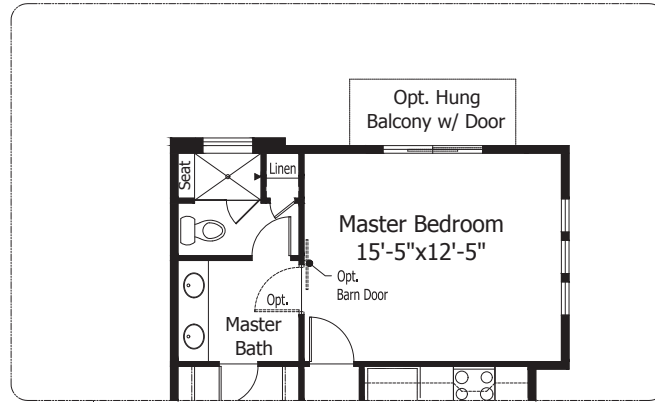

Midtown
COLLECTION

220-A Cool

220-B Cool

2200

MidtownCollection.com

SQUARE FOOTAGE*

First Level Living Area	422 Sq. Ft.
Second Level Living Area	882 Sq. Ft.
Total.....	1,304 Sq. Ft.

**Actual square footage may vary due to added options or chosen elevations.*

220

'A' ELEVATION SHOWN

220

'A' ELEVATION SHOWN

Extended Master Bedroom
(End Unit Only)

2nd FLOOR

Midtown
COLLECTION

220-A Warm