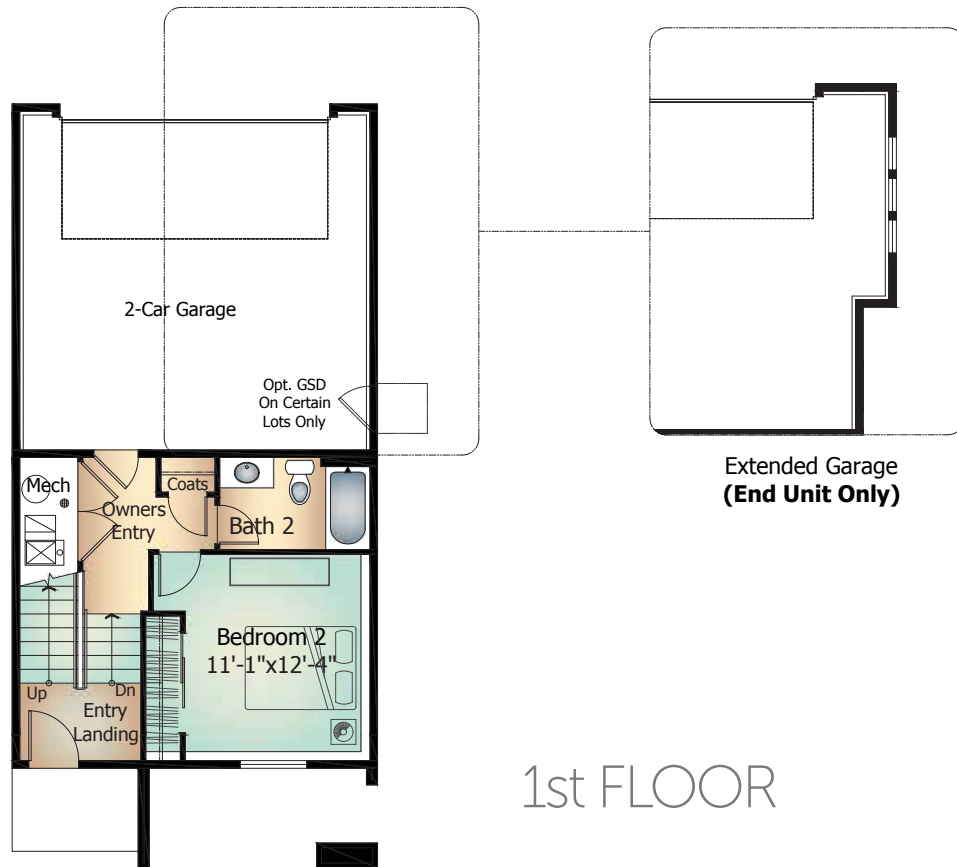

Midtown
COLLECTION

220-A Cool

220-B Cool

2200

MidtownCollection.com

SQUARE FOOTAGE*

First Level Living Area	422 Sq. Ft.
Second Level Living Area	882 Sq. Ft.
Total.....	1,304 Sq. Ft.

**Actual square footage may vary due to added options or chosen elevations.*

220

'A' ELEVATION SHOWN

220

'A' ELEVATION SHOWN

Extended Master Bedroom
(End Unit Only)

2nd FLOOR

Midtown
COLLECTION

220-A Warm