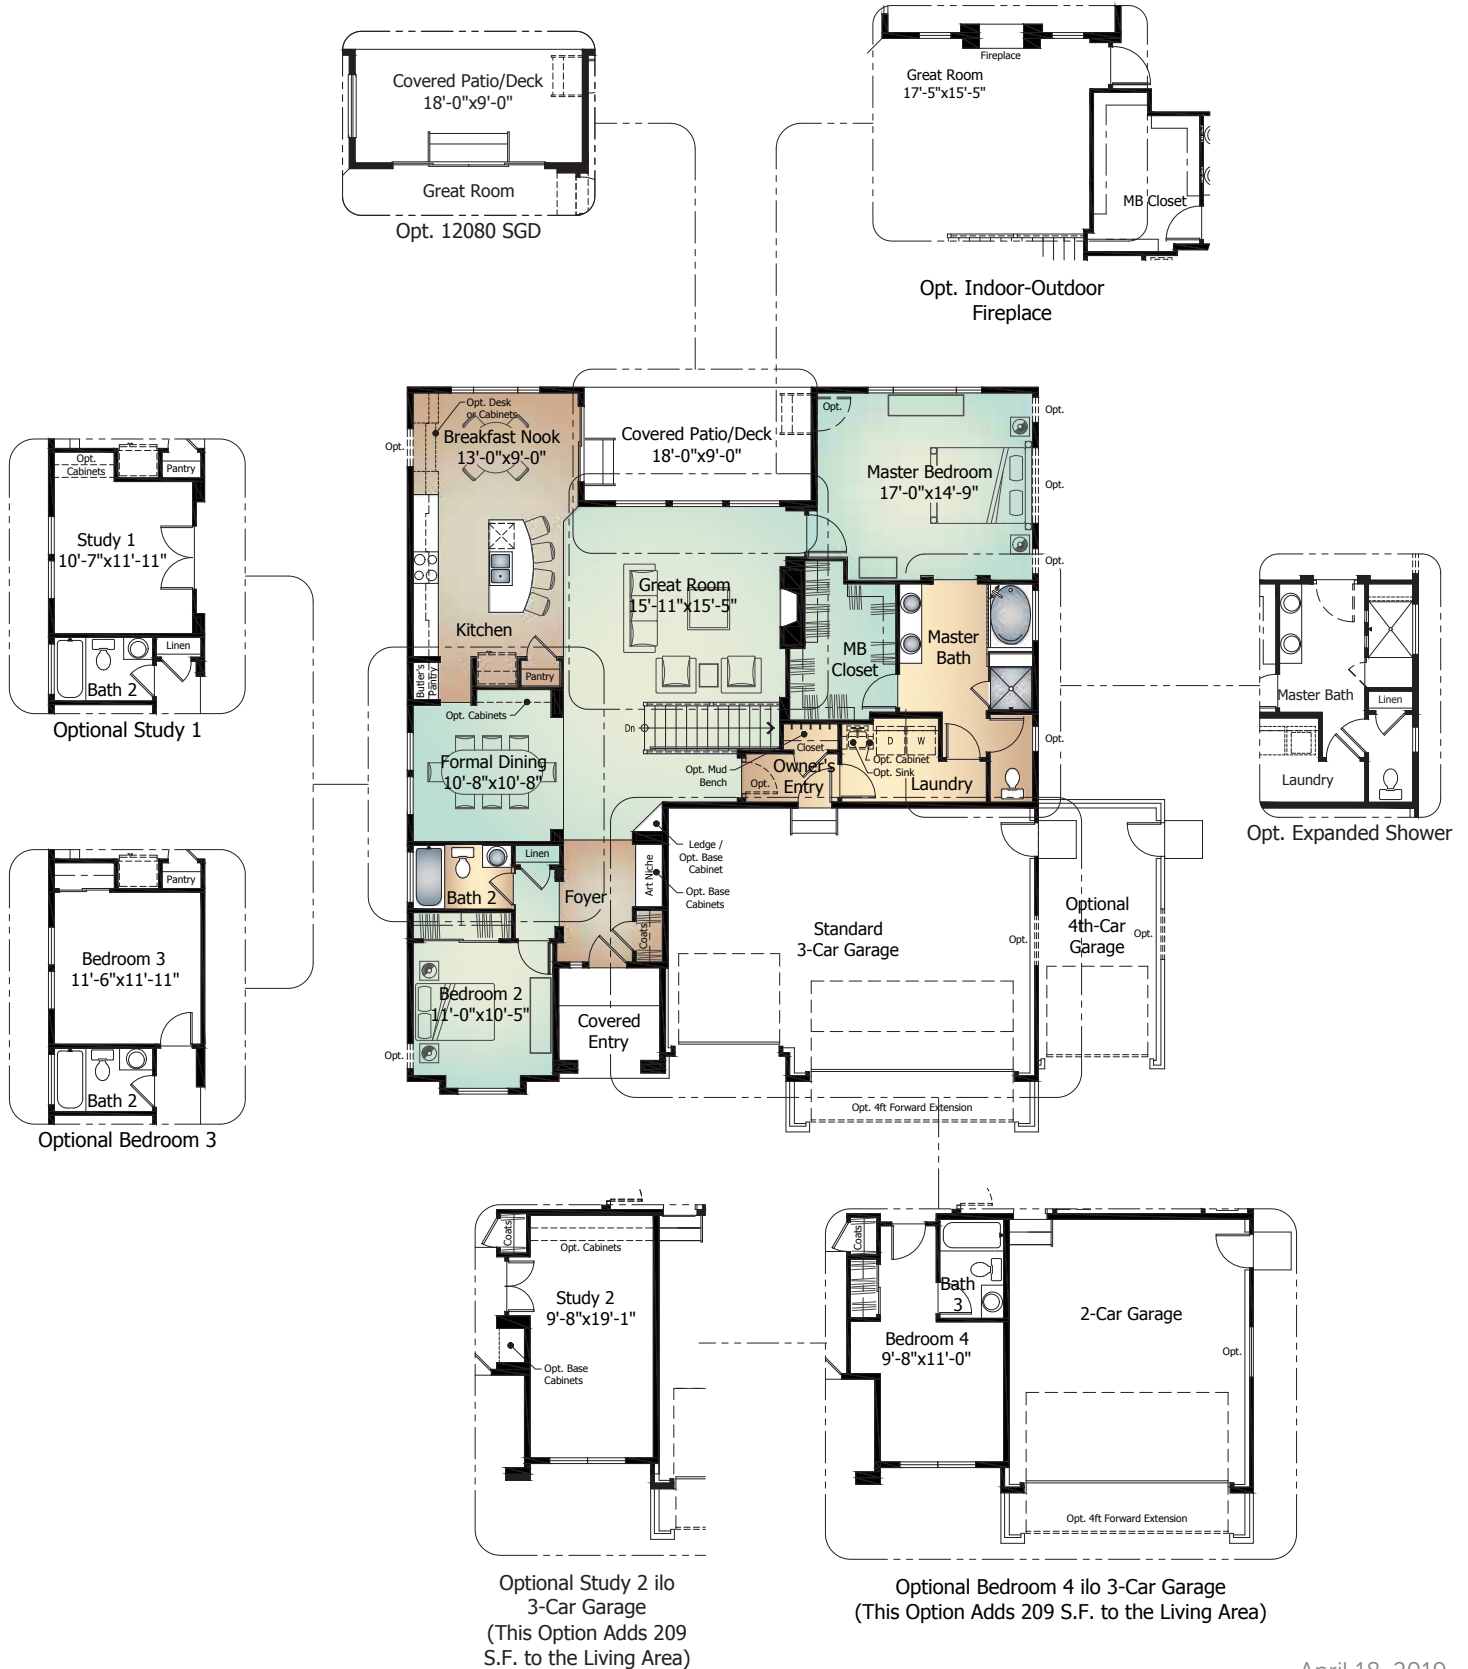

Classic
COLLECTION

MODEL 134

Paradise

Main Level 1,874 Sq. Ft.
Basement Level 1,874 Sq. Ft.
TOTAL * 3,748 Sq. Ft.

*Actual square footage may vary due to added options,
chosen elevations, or amount of basement finish.

ClassicHomes.com

Elevation B | *Standard*

NOTES

Main Level

PARADISE Model 134

Standard 'B' Elevation shown

Basement Level

PARADISE Model 134 | with Optional Finish

Standard 'B' Elevation shown

Optional Elevations

PARADISE Model 134

Elevation A | *Optional*

Elevation C | *Optional*

Artist's conception. All plans, landscaping, features and specifications are subject to change without notification. Measurements are approximate and may vary. Homes are built to blueprint specifications which must be referenced for specific measurements. This is a marketing document and not part of your home purchase contract.