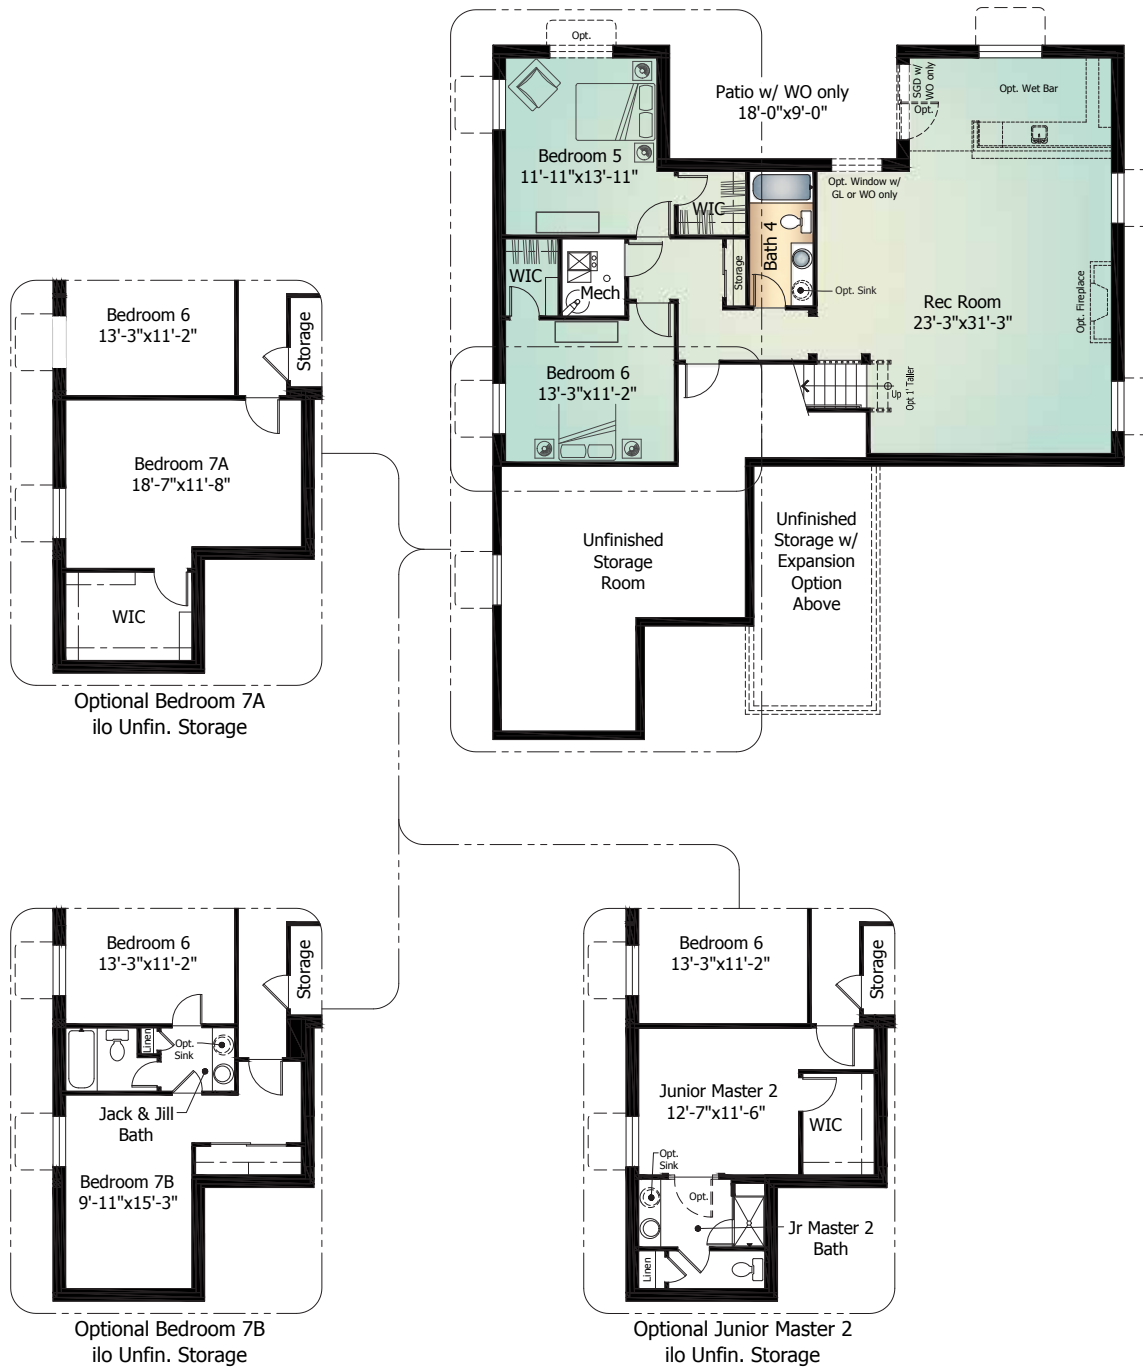

Classic
COLLECTION

MODEL 134

Paradise

Main Level 1,874 Sq. Ft.
Basement Level 1,874 Sq. Ft.
TOTAL * 3,748 Sq. Ft.

*Actual square footage may vary due to added options,
chosen elevations, or amount of basement finish.

ClassicHomes.com

Elevation B | *Standard*

NOTES

Main Level

PARADISE Model 134

Standard 'B' Elevation shown

Basement Level

PARADISE Model 134 | with Optional Finish

Standard 'B' Elevation shown

Optional Elevations

PARADISE Model 134

Elevation A | *Optional*

Elevation C | *Optional*

Artist's conception. All plans, landscaping, features and specifications are subject to change without notification. Measurements are approximate and may vary. Homes are built to blueprint specifications which must be referenced for specific measurements. This is a marketing document and not part of your home purchase contract.