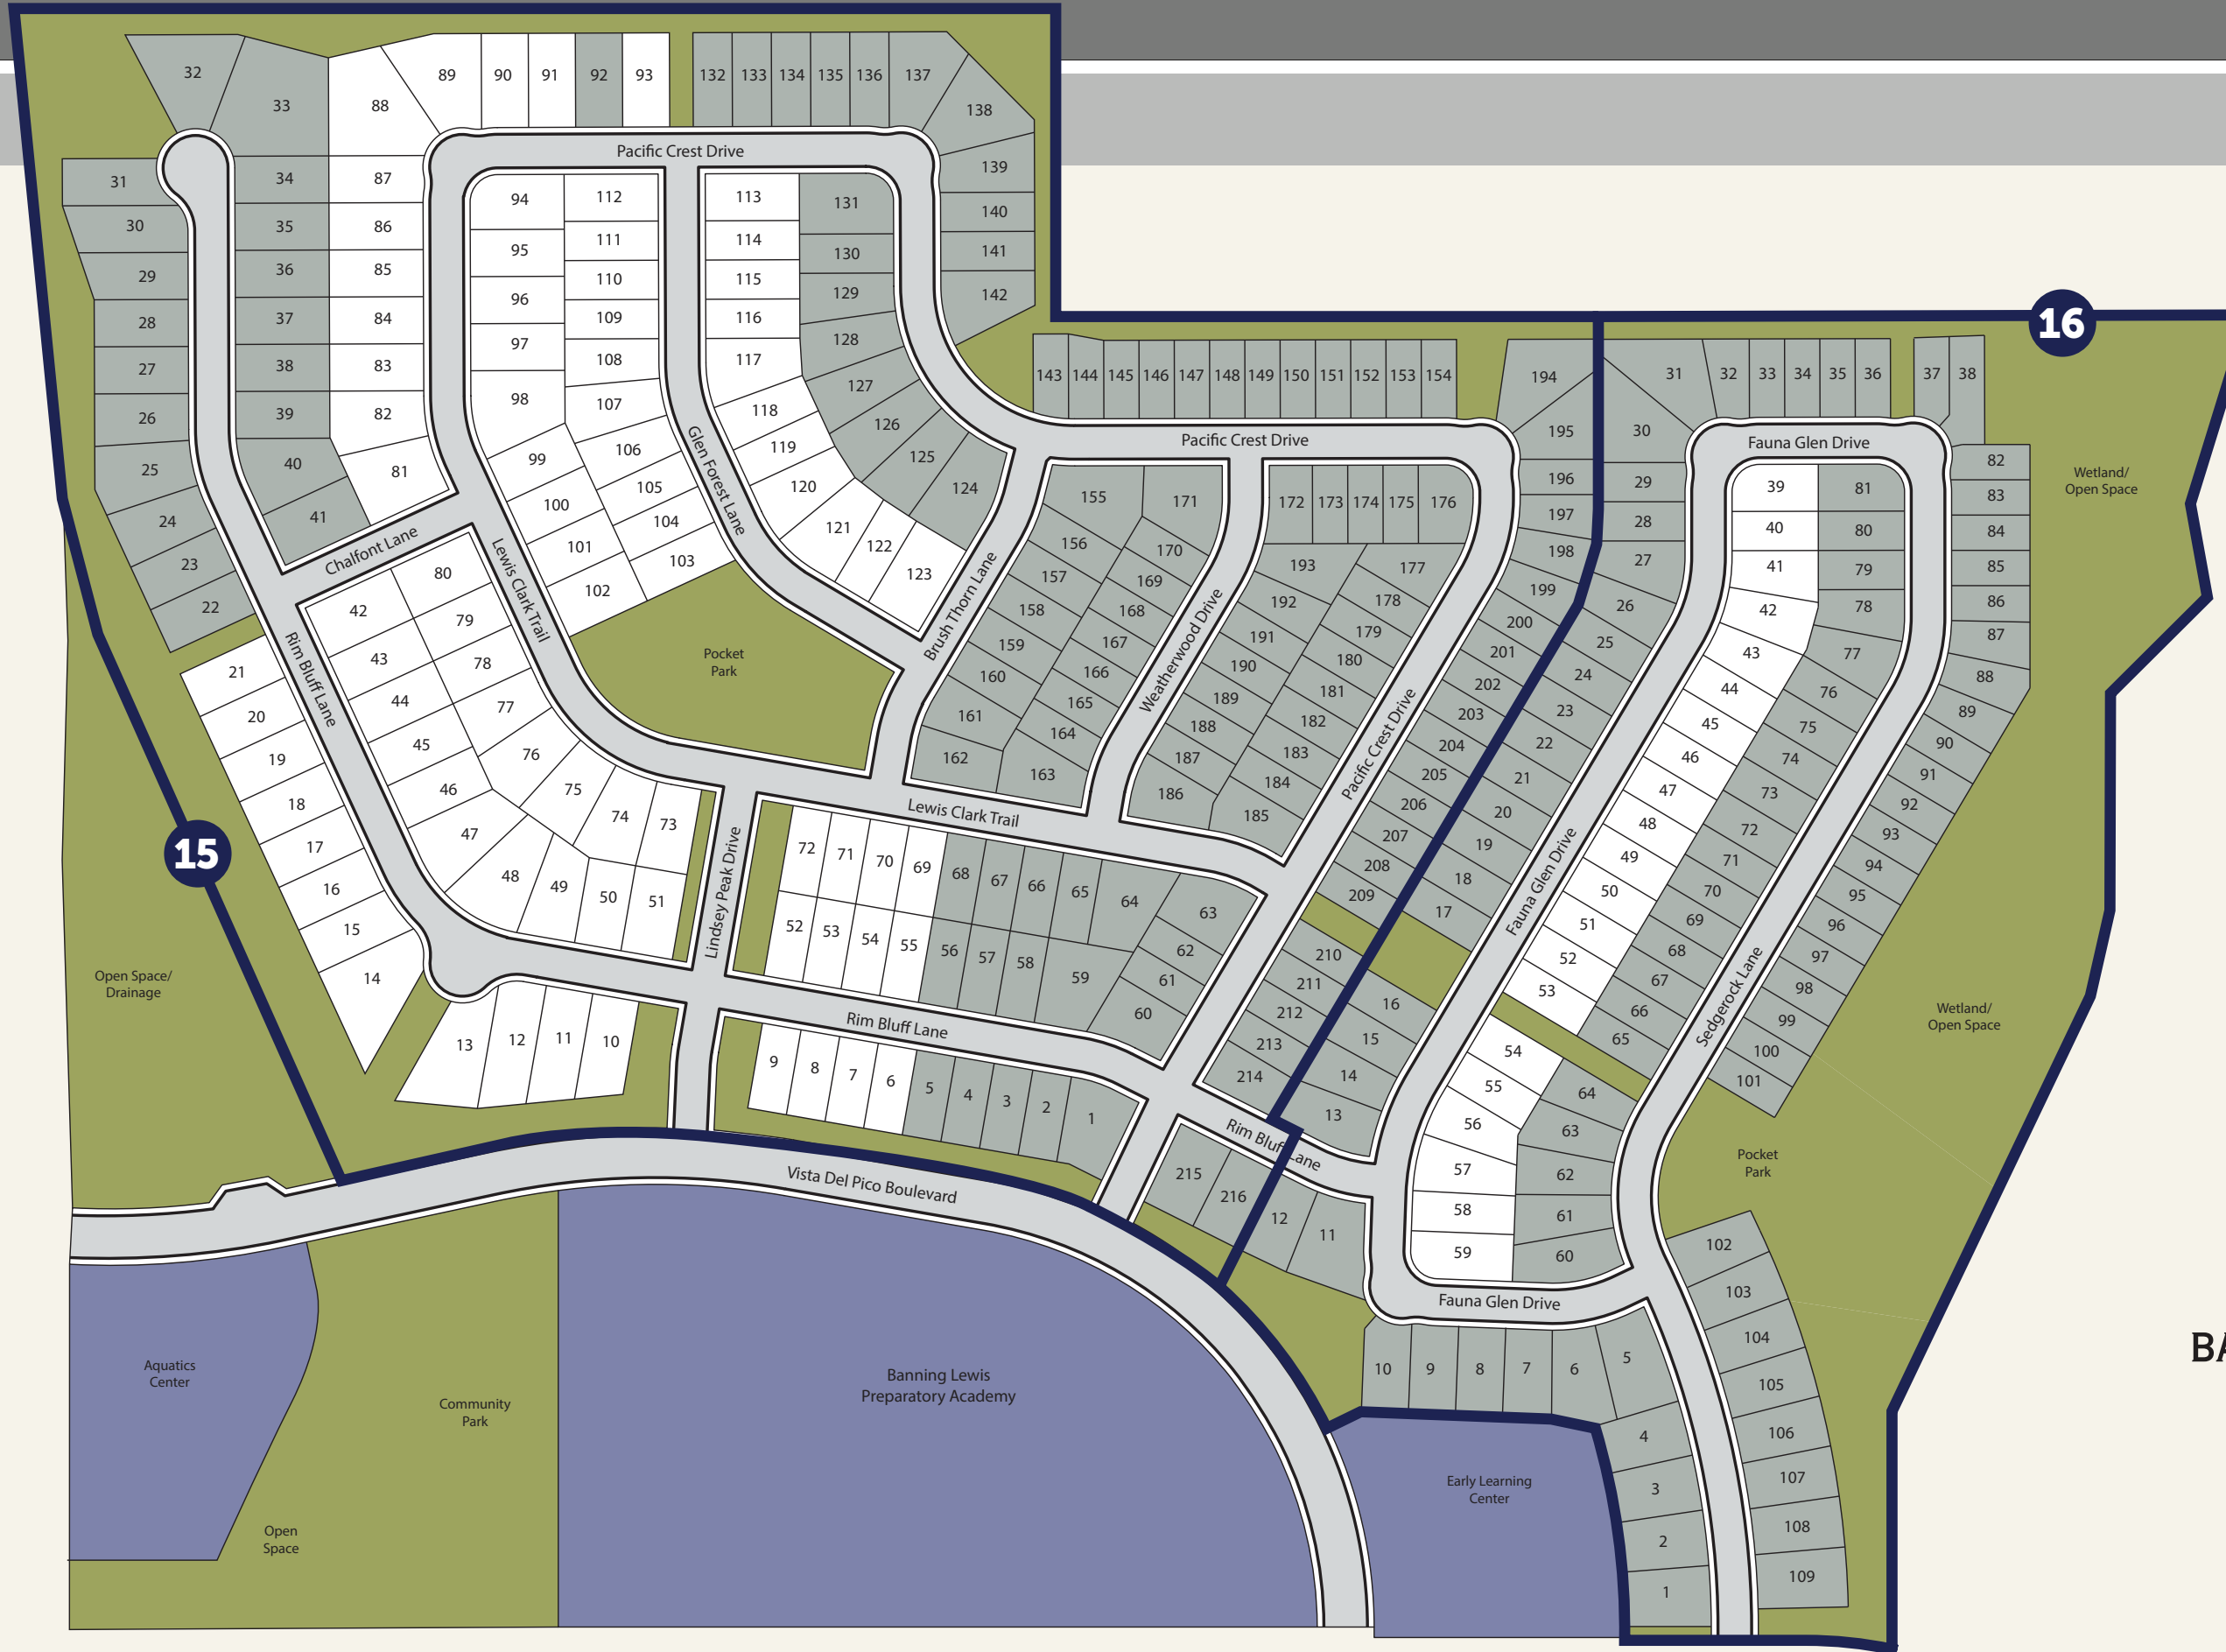

ClassicHomes.com

- Classic Homesites
- Unavailable

BANNING LEWIS RANCH
 FILING 15 & 16

MODEL LOCATED AT:
 8584 Antero Peak Drive
 Colorado Springs, CO 80927
 (719) 452-8696