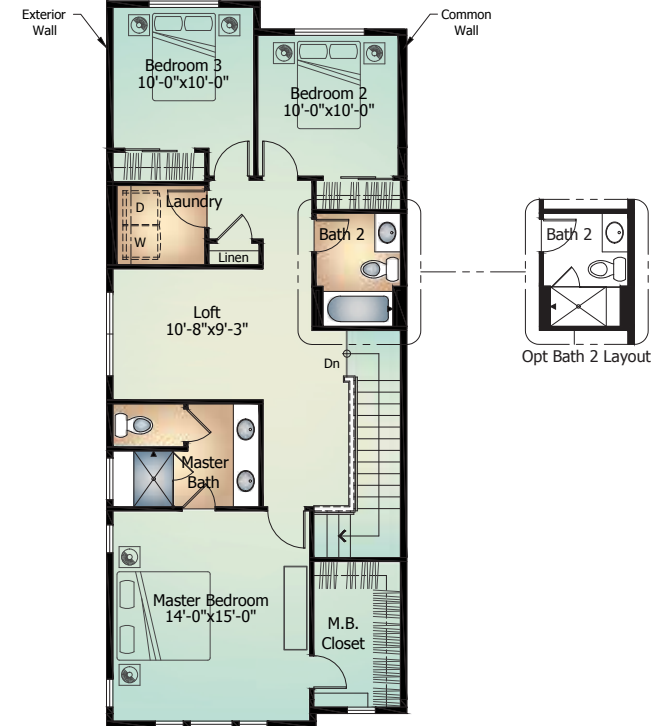

Main Level..... 627 Sq. Ft.
Upper Level1013 Sq. Ft.
Total* 1,640 Sq. Ft.

ClassicHomes.com

UNIT BUILDING/LOCATIONS

UNIT ELEVATIONS

MAIN LEVEL | Entry Right Shown

End Unit Condition only
(‘A’ Elevation Shown)

UPPER LEVEL

End Unit Condition only
(‘A’ Elevation Shown)