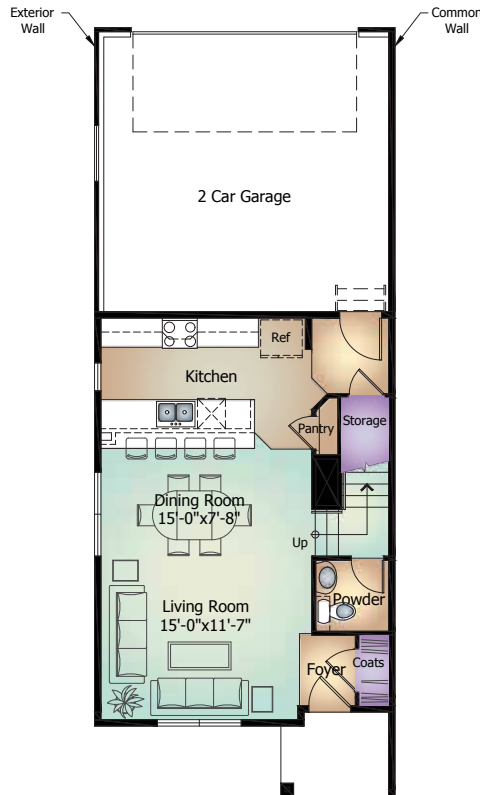

Main Level..... 627 Sq. Ft.
Upper Level1013 Sq. Ft.
Total* 1,640 Sq. Ft.

ClassicHomes.com

UNIT BUILDING/LOCATIONS

UNIT ELEVATIONS

MAIN LEVEL | Entry Right Shown

End Unit Condition only
(‘A’ Elevation Shown)

UPPER LEVEL

End Unit Condition only
(‘A’ Elevation Shown)