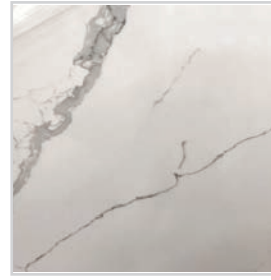

Colors will vary based on printing and monitor. Packages subject to change. 8/19/21

Serene

CABINET STYLE  
Pivot  
Simple White

CABINET HARDWARE  
Brushed Nickel Pull

KITCHEN COUNTERTOP  
Quartz  
Calacatta Plazo - Flat Edge

MASTER COUNTERTOP  
Quartz  
Calacatta Plazo - Flat Edge

SECONDARY BATH COUNTERTOP  
Quartz  
Simply White - Flat Edge

WALL & CEILING COLOR  
Egret White  
SW7570

WHOLE HOUSE CARPET  
Shaw Trenton Heights  
Cocoa