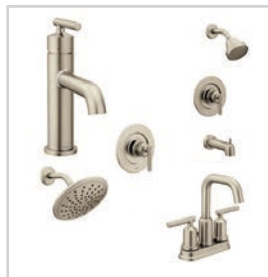

**MASTER BATH SHOWER**  
Daltile Annapolis  
Sail White  
Gloss Beveled - 6x16

**BATH FAUCET PACKAGE**  
Moen Gibson  
Chrome

**KITCHEN FAUCET**  
Moen Sleek  
Spot Resist Stainless

**WHOLE HOUSE LIGHTING**  
Acadia  
Brushed Nickel

LAMINATE FLOOR  
Mannington  
Haven  
Oat

MASTER BATH FLOOR  
Daltile Elect  
Beige - 12x24

SECONDARY BATH FLOOR  
Daltile Elect  
Beige - 12x24

LAUNDRY FLOOR  
Daltile  
Memoir Petal Gray  
12x12

KITCHEN SPLASH  
Daltile Costa Clara  
Beach Sand - 3x12

MASTER BATH SHOWER  
Daltile Elect  
Beige - 4x12

BATH FAUCET PACKAGE  
Moen Gibson  
Brushed Nickel

KITCHEN FAUCET  
Moen Sleek  
Spot Resist Stainless

WHOLE HOUSE LIGHTING  
Acadia  
Brushed Nickel