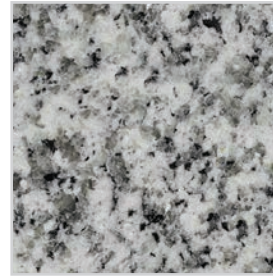

LUXE

MIDTOWN COLLECTION

4square COLLECTION

Colors will vary based on printing and monitor. Packages subject to change. 8/19/21

CABINET STYLE
Pivot
Dapper White

CABINET HARDWARE
Chrome Knob

KITCHEN COUNTERTOP
Granite
Crema Carmel

MASTER COUNTERTOP
Quartz
Simply White - Flat Edge

SECONDARY BATH COUNTERTOP
Quartz
Simply White - Flat Edge

WALL COLOR
Colonnade Grey - SW7641

CEILING COLOR
Extra White - SW7006

WHOLE HOUSE CARPET
Shaw Acclaimed
Industrial

LAMINATE FLOOR
Mannington
Anthology
Quill

MASTER BATH FLOOR
Daltile Union
Black Nickel - 12x24

SECONDARY BATH FLOOR
Daltile Bee Hive Medley
Grey - 8x10

LAUNDRY FLOOR
Daltile Modern Hearth
White Ash - 12x12

KITCHEN SPLASH
Daltile Retrospace
Modern White - 3x6

MASTER BATH SHOWER
Daltile Annapolis
Sail
Gloss Beveled - 6x16

BATH FAUCET PACKAGE
Moen Genta
Chrome

KITCHEN FAUCET
Moen Sleek
Chrome

WHOLE HOUSE LIGHTING
Acadia
Brushed Nickel