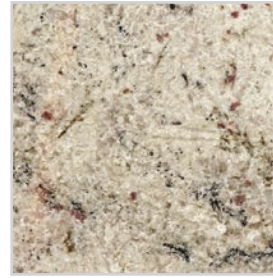

KITCHEN COUNTERTOP
Granite
Galaxy White - Flat Edge