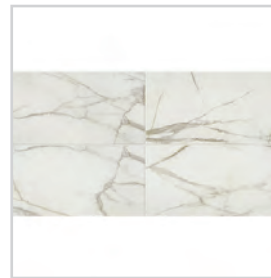

**KITCHEN COUNTERTOP**  
Quartz  
Calacatta Plazo - Flat Edge

**MASTER COUNTERTOP**  
Quartz  
Simply White - Flat Edge

**SECONDARY BATH COUNTERTOP**  
Quartz  
Simply White - Flat Edge

**WALL & CEILING COLOR**  
Egret White  
SW7570

**WHOLE HOUSE CARPET**  
Shaw Bridgeport  
Crystal Haze

**LAMINATE FLOOR**  
Mannington  
Palace Plank  
Armor

**MASTER BATH FLOOR**  
Daltile Vertuo  
Stria Maestro Matte - 12x24

**SECONDARY BATH FLOOR**  
Daltile Mythique  
Calacatta Venecia - 12x24