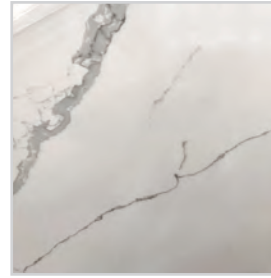

**KITCHEN COUNTERTOP**  
Quartz  
Calacatta Plazo - Flat Edge

**MASTER COUNTERTOP**  
Quartz  
Simply White - Flat Edge

**SECONDARY BATH COUNTERTOP**  
Quartz  
Simply White - Flat Edge

**WALL & CEILING COLOR**  
Egret White  
SW7570