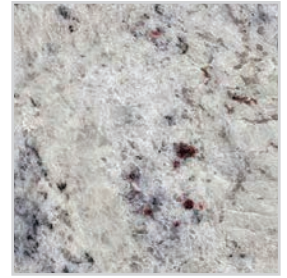

MASTER COUNTERTOP
Quartz
Tofino - Flat Edge

SECONDARY BATH COUNTERTOP
Quartz Tofino
Flat Edge

WALL & CEILING COLOR
SW7029
Agreeable Grey

WHOLE HOUSE CARPET
Shaw Acclaimed
Pebble Path

LAMINATE FLOOR
Mannington
Palace Plank
Stone

4square COLLECTION

Colors will vary based on printing and monitor. Packages subject to change. 8/19/21

CABINET STYLE
Mid Continent
Parker
Charcoal

CABINET HARDWARE
Black Pull

KITCHEN COUNTERTOP
Granite
Champagne White
Flat Edge

MASTER COUNTERTOP
Granite
Champagne White
Flat Edge

SECONDARY BATH COUNTERTOP
Quartz
Tofino - Flat Edge

WALL & CEILING COLOR
Agreeable Grey
SW7029

WHOLE HOUSE CARPET
Shaw Enchantment
Pebble Path

LAMINATE FLOOR
Mannington Laminate
Palace Plank Stone