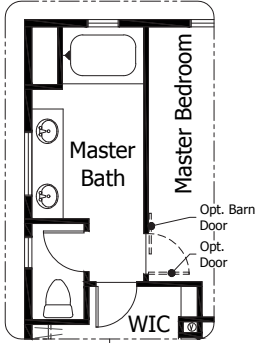

# The Celebration

Model 891

Elevation A - Standard

The Difference Really Hits Home

[ClassicHomes.com](http://ClassicHomes.com)

May 12, 2016

## CELEBRATION SQUARE FOOTAGE\*

Main Level.....	1,542 Sq. Ft.
Basement Level .....	1,552 Sq. Ft.
<b>Total .....</b>	<b>3,094 Sq. Ft.</b>

*Actual square footage may vary due to added options, chosen elevations, or amount of basement finish.*

Optional Expanded Master Suite w/ Tub/Shower

Great Room Window Option

Optional Expanded Master Suite w/ Shower

Optional Laundry / Garage Entry

Opt. Kitchen Appliance Layout