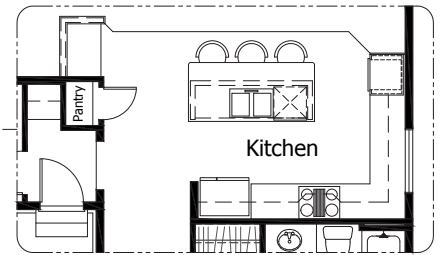

## CELEBRATION SQUARE FOOTAGE\*

Main Level.....	1,542 Sq. Ft.
Basement Level .....	1,552 Sq. Ft.
<b>Total .....</b>	<b>3,094 Sq. Ft.</b>

*Actual square footage may vary due to added options, chosen elevations, or amount of basement finish.*

Optional Expanded Master Suite w/ Tub/Shower

Great Room Window Option

Optional Expanded Master Suite w/ Shower

Optional Laundry / Garage Entry

Opt. Kitchen Appliance Layout

# Basement Level

The Celebration  
Model 891 - With Optional Finish

*Elevation B - Optional*

*Elevation C - Optional*

March 18, 2016

Artist's conception. All plans, features and specifications are subject to change without notification. Measurements are approximate and may vary. Homes are built to blueprint specifications which must be referenced for specific measurements. This is a marketing document and not part of your home purchase contract.