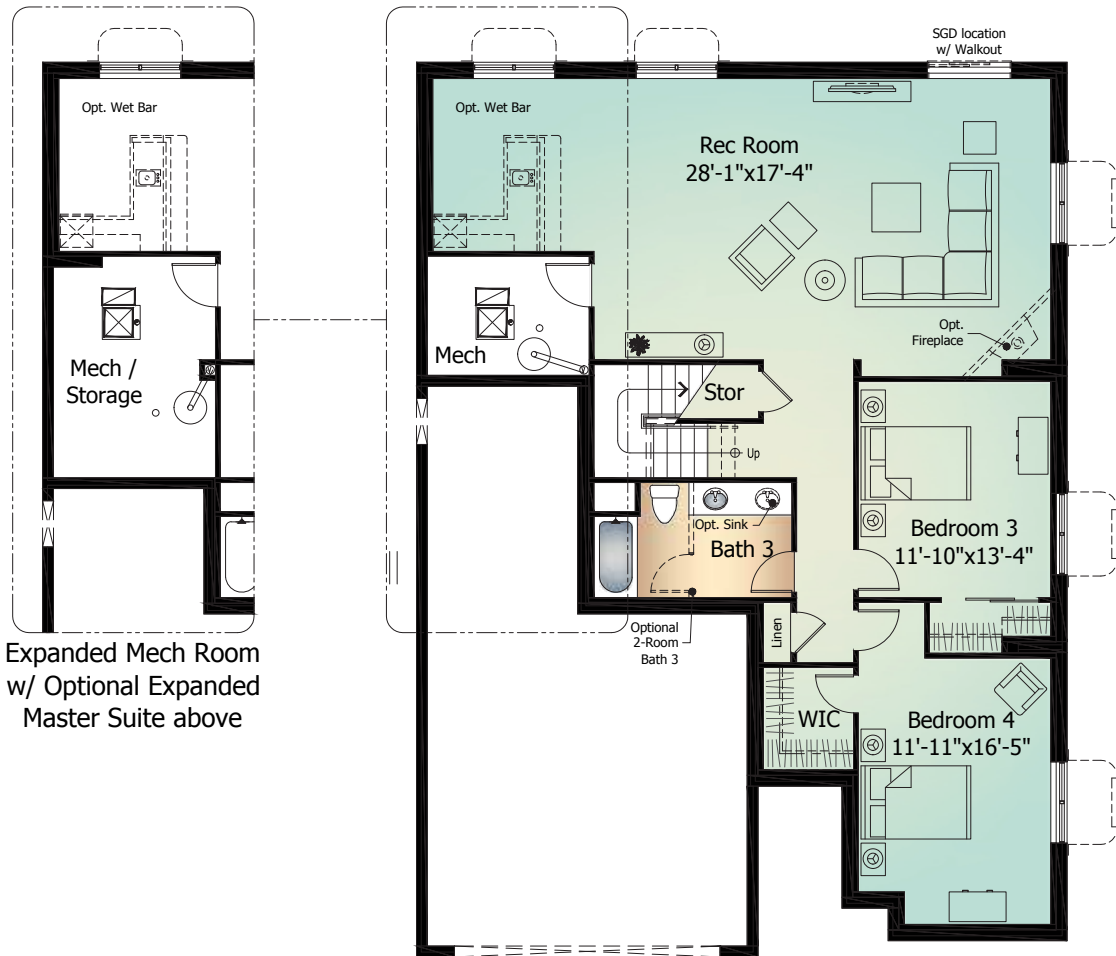

## CELEBRATION SQUARE FOOTAGE\*

Main Level.....	1,542 Sq. Ft.
Basement Level .....	1,552 Sq. Ft.
<b>Total .....</b>	<b>3,094 Sq. Ft.</b>

*Actual square footage may vary due to added options, chosen elevations, or amount of basement finish.*

Optional Expanded Master Suite w/ Tub/Shower

Great Room Window Option

Optional Expanded Master Suite w/ Shower

Optional Laundry / Garage Entry

Opt. Kitchen Appliance Layout

# Basement Level

The Celebration  
Model 891 - With Optional Finish

*Elevation B - Optional*

*Elevation C - Optional*

March 18, 2016

Artist's conception. All plans, features and specifications are subject to change without notification. Measurements are approximate and may vary. Homes are built to blueprint specifications which must be referenced for specific measurements. This is a marketing document and not part of your home purchase contract.