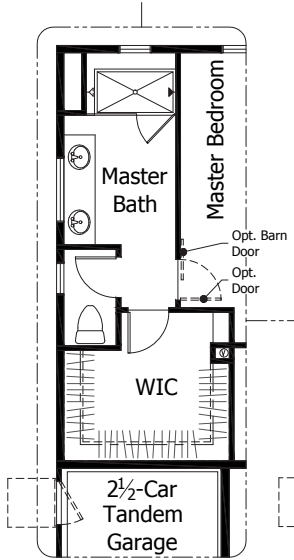

## CELEBRATION SQUARE FOOTAGE\*

Main Level.....	1,542 Sq. Ft.
Basement Level .....	1,552 Sq. Ft.
<b>Total .....</b>	<b>3,094 Sq. Ft.</b>

*Actual square footage may vary due to added options, chosen elevations, or amount of basement finish.*

Optional Expanded Master Suite w/ Tub/Shower

Great Room Window Option

Optional Expanded Master Suite w/ Shower

Optional Laundry / Garage Entry

Opt. Kitchen Appliance Layout