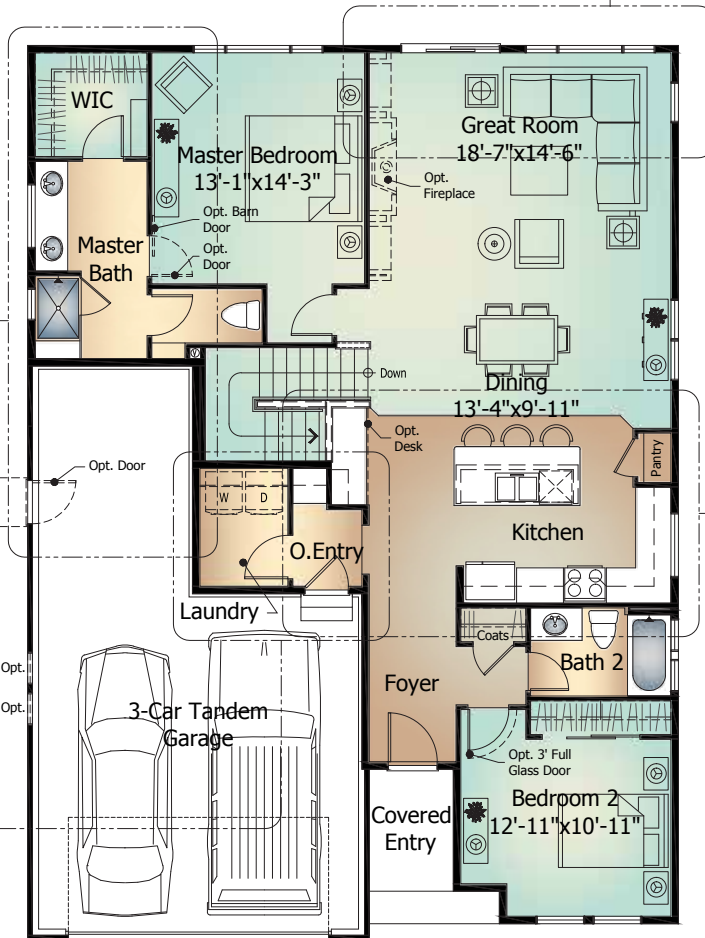

## CELEBRATION SQUARE FOOTAGE\*

Main Level.....	1,542 Sq. Ft.
Basement Level .....	1,552 Sq. Ft.
<b>Total .....</b>	<b>3,094 Sq. Ft.</b>

*Actual square footage may vary due to added options, chosen elevations, or amount of basement finish.*

Optional Expanded Master Suite w/ Tub/Shower

Great Room Window Option

Optional Expanded Master Suite w/ Shower

Optional Laundry / Garage Entry

Opt. Kitchen Appliance Layout

# Basement Level

The Celebration  
Model 891 - With Optional Finish

*Elevation B - Optional*

*Elevation C - Optional*

March 18, 2016

Artist's conception. All plans, features and specifications are subject to change without notification. Measurements are approximate and may vary. Homes are built to blueprint specifications which must be referenced for specific measurements. This is a marketing document and not part of your home purchase contract.