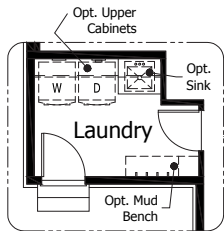

## CELEBRATION SQUARE FOOTAGE\*

Main Level.....	1,542 Sq. Ft.
Basement Level .....	1,552 Sq. Ft.
<b>Total .....</b>	<b>3,094 Sq. Ft.</b>

*Actual square footage may vary due to added options, chosen elevations, or amount of basement finish.*

Optional Expanded Master Suite w/ Tub/Shower

Great Room Window Option

Optional Expanded Master Suite w/ Shower

Optional Laundry / Garage Entry

Opt. Kitchen Appliance Layout